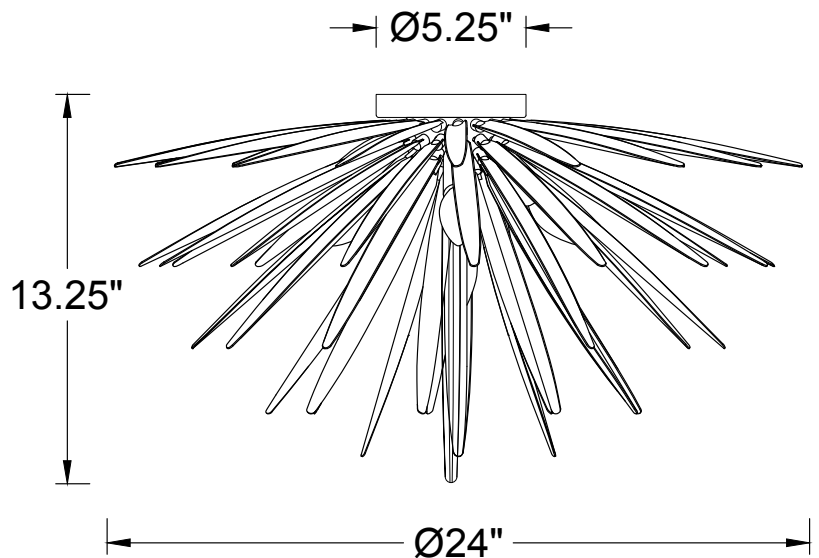

Trapani, 3 Light Ceiling Mount

Specifications

Model#: 12058-05
Finish: Soft Brass
Fixture Material: Steel
Dimension: W24" x H13-1/2"
Lamping: E12
Wattage: 3 x 40W
Voltage: 120V
(Light bulb not included)
Location: Dry
Canopy Dimension: Φ 5-1/8"