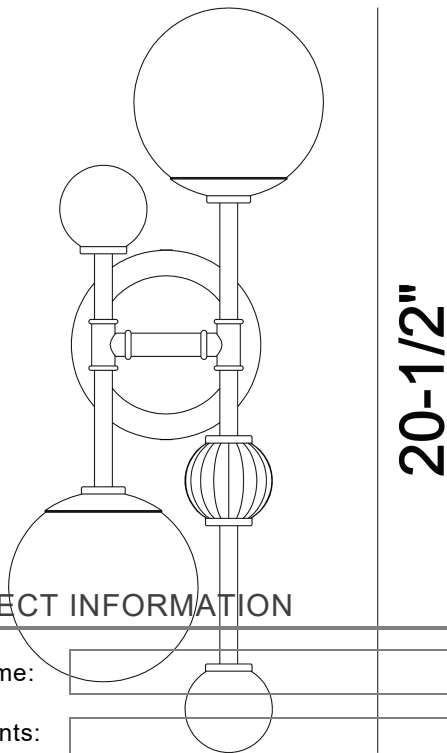

TRAITON, 2-LIGHT 20IN WALL SCONCE

PRODUCT DETAILS

No.	:	47359-017
Product Color	:	GOLD
Product Material	:	GOLD
Shade / Accent Colour	:	CLEAR
Shade / Accent Material	:	GLASS
Length	:	8"
Width	:	5"
Height	:	20"
Ext	:	6"
Weight	:	3.9LBS
Shade Height	:	4"
Shade Diameter	:	5"

LIGHT SOURCE DETAILS

Number of Bulbs	:	2
Light Source Type	:	B10
Bulb Voltage	:	120V
Socket Type	:	E12 / E26
Wattage	:	60W
Total Wattage	:	120 / 60W
Bulb Included	:	NO
Dimmable	:	YES

OPTIONS AVAILABLE

ITEM NO.	FINISH	SHADE
47359-017	GOLD	CLEAR

TECHNICAL DETAILS

Hanging Support Type	:	J-BOX
Canopy / Backplate Height	:	1"
Canopy / Backplate Dia.	:	5"
IP Rating	:	IP22
Beam Angle	:	180

PROJECT INFORMATION

 Job Name: Date: Type:

 Comments: