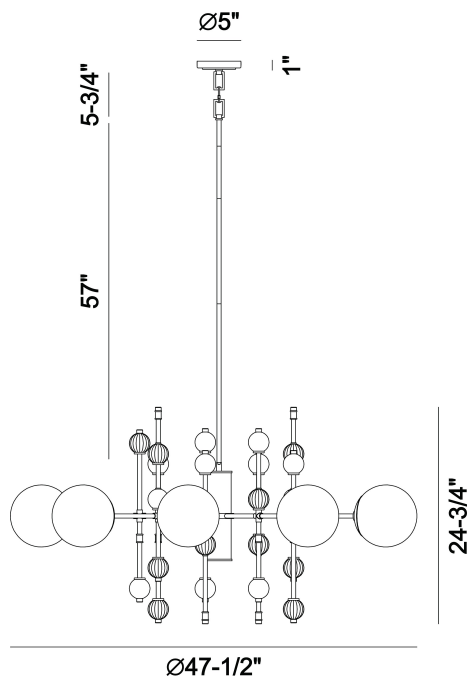

TRAITON, 9-LIGHT 48IN CHANDELIER

PRODUCT DETAILS

No.	:	47222-014
Product Color	:	GOLD
Product Material	:	GOLD
Shade / Accent Colour	:	CLEAR
Shade / Accent Material	:	GLASS
Diameter	:	48"
Height	:	24.5"
Weight	:	2.4LBS
Shade Height	:	5"
Shade Diameter	:	5"

LIGHT SOURCE DETAILS

Number of Bulbs	:	9
Light Source Type	:	G25
Bulb Voltage	:	120V
Socket Type	:	E26
Wattage	:	60W
Total Wattage	:	540W
Bulb Included	:	NO
Dimmable	:	YES

OPTIONS AVAILABLE

ITEM NO.	FINISH	SHADE
47222-014	GOLD	CLEAR

TECHNICAL DETAILS

Hanging Support Type	:	ROD
Canopy / Backplate Height	:	0.75"
Canopy / Backplate Dia.	:	5"
IP Rating	:	IP22
Beam Angle	:	360

PROJECT INFORMATION

 Job Name: Date: Type:

 Comments: