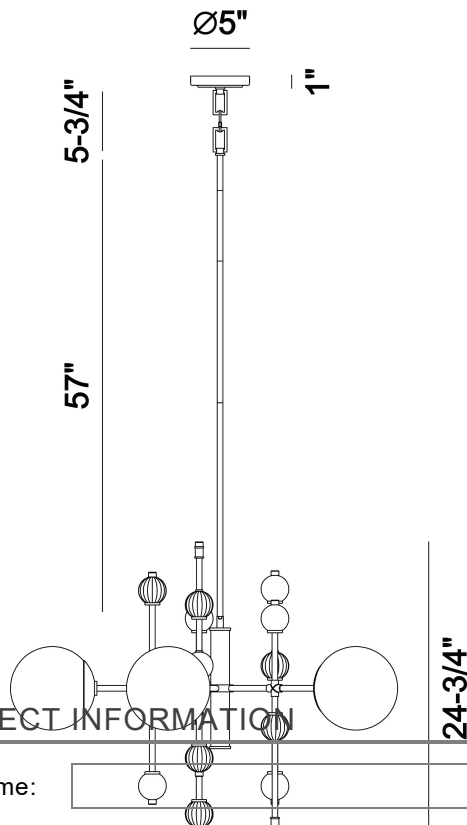

TRAITON, 5-LIGHT 36IN CHANDELIER

PRODUCT DETAILS

No.	:	47221-017
Product Color	:	GOLD
Product Material	:	GOLD
Shade / Accent Colour	:	CLEAR
Shade / Accent Material	:	GLASS
Diameter	:	36"
Height	:	24.5"
Weight	:	16.9LBS
Shade Height	:	5"
Shade Diameter	:	5"

LIGHT SOURCE DETAILS

Number of Bulbs	:	5
Light Source Type	:	G25
Bulb Voltage	:	120V
Socket Type	:	E26
Wattage	:	60W
Total Wattage	:	300W
Bulb Included	:	NO
Dimmable	:	YES

OPTIONS AVAILABLE

ITEM NO. 47221-017	FINISH GOLD	SHADE CLEAR
-----------------------	----------------	----------------

TECHNICAL DETAILS

Hanging Support Type	:	ROD
Canopy / Backplate Height	:	0.75"
Canopy / Backplate Dia.	:	5"
IP Rating	:	IP22
Beam Angle	:	360

PROJECT INFORMATION

Job Name: Date: Type:

Comments: