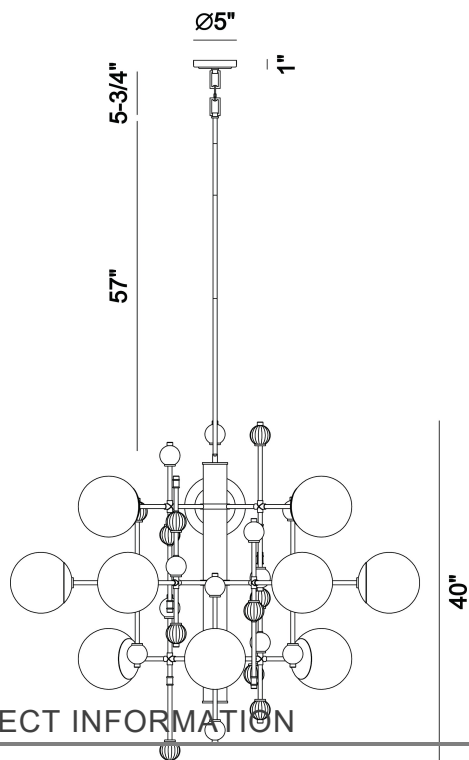

TRAITON, 3-TIERS 12-LIGHT 48IN GRAND CHANDELIER

PRODUCT DETAILS

No.	:	47223-011
Product Color	:	GOLD
Product Material	:	GOLD
Shade / Accent Colour	:	CLEAR
Shade / Accent Material	:	GLASS
Diameter	:	48"
Height	:	40"
Weight	:	39.8LBS
Shade Height	:	5"
Shade Diameter	:	5"

LIGHT SOURCE DETAILS

Number of Bulbs	:	12
Light Source Type	:	G25
Bulb Voltage	:	120V
Socket Type	:	E26
Wattage	:	60W
Total Wattage	:	720W
Bulb Included	:	NO
Dimmable	:	YES

OPTIONS AVAILABLE

ITEM NO.	FINISH	SHADE
47223-011	GOLD	CLEAR

TECHNICAL DETAILS

Hanging Support Type	:	ROD
Canopy / Backplate Height	:	0.75"
Canopy / Backplate Dia.	:	5"
IP Rating	:	IP22
Beam Angle	:	360

PROJECT INFORMATION

 Job Name: Date: Type:

 Comments: