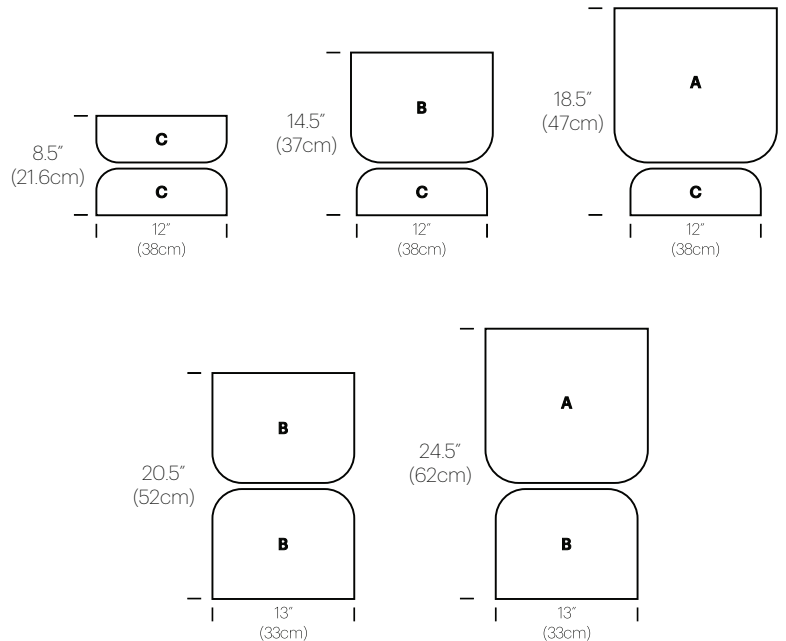

SPECIFICATIONS

Voltage : 120-240V 50/60Hz
 Power Consumption : 20W
 Color Temperature : 2700-2200K DTW(Dim to Warm)
 Luminosity : 1800 Lumens
 Luminaire efficacy : 90 Lumens/Watt
 Color Rendition Index: 90 CRI
 Cable length: 6' (1.8m)

CERTIFICATIONS

FINISHES

SHADE

OPAL GLASS

DIMENSIONS

TOTEM TABLE

PRODUCT CODES

Totem Table (CC)	TOTE TBL CC
Totem Table (CB)	TOTE TBL CB
Totem Table (CA)	TOTE TBL CA
Totem Table (BB)	TOTE TBL BB
Totem Table (BA)	TOTE TBL BA

PACKAGING WEIGHT AND DIMENSIONS

Totem A:	8LBS	20" X 20" X 20"
(Shade)	3.6KG	50cm X 50cm X 50cm
Totem B:	6.5LBS	17" X 17" X 15"
(Shade)	3KG	39cm X 43cm X 43cm
Totem C:	4LBS	16.5" X 16.5" X 10"
(Shade)	1.8KG	42cm X 42cm X 25cm