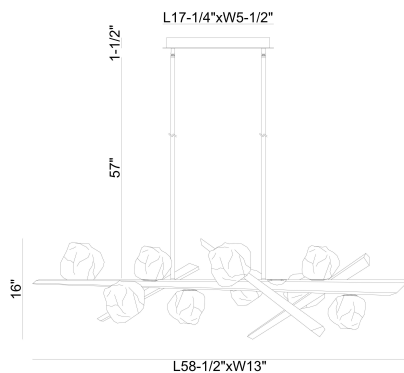

THORAH, 9-LIGHT 59IN INTEGRATED LED LINEAR CHANDELIER

PRODUCT DETAILS

No.	:	47236-011
Product Color	:	MATTE GOLD
Product Material	:	GOLD
Shade / Accent Colour	:	SMOKE
Shade / Accent Material	:	GLASS
Length	:	58.5"
Width	:	14"
Height	:	14"
Weight	:	60.6LBS
Shade Diameter	:	7"

LIGHT SOURCE DETAILS

Light Source Type	:	INTEGRATED LED
Bulb Voltage	:	120V
Total Wattage	:	21W
Delivered Lumens	:	1079LM
Kelvin	:	3000K
CRI	:	90
Dimmable	:	YES

OPTIONS AVAILABLE

ITEM NO.	FINISH	SHADE
47236-011	MATTE GOLD	SMOKE
47236-028	MATTE GRAPHITE	SMOKE

TECHNICAL DETAILS

Hanging Support Type	:	ROD
Canopy / Backplate Length	:	17.25"
Canopy / Backplate Height	:	1.5"
Canopy / Backplate Width	:	6"
IP Rating	:	IP22
Title 24	:	YES
Beam Angle	:	360

PROJECT INFORMATION