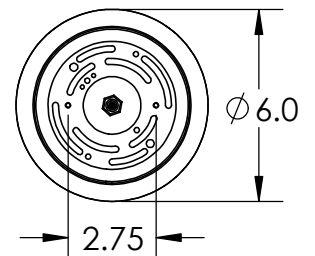

Collection: TERRA

Product #: LAB0047-01

HAND BLOWN GLASS DIMENSIONS MAY VARY UP TO 1"

Bulbs Not Included

Visit hammertonstudio.com for product options and specifications.

7/14/2017 (B)

Mounting Packet: Y	Electrical Type: INCANDESCENT
Approximate lbs.: 5	Bulb Qty: 1 Bulb Type: A19
Finish: SEE WEB SITE FOR OPTIONS	Wattage: 40 Voltage: 120
Top Diffuser: CLOSED	Socket Type: MEDIUM BASE, E26
Bottom Diffuser: OPEN	UL Location: DRY

Mounting Detail

MOUNTS DIRECTLY TO J-BOX

All fixtures created by Hammerton are handcrafted by artisans. Dimensions may vary up to 7/8".

© Copyright 2017. All rights in design, detail or invention of this drawing are reserved as the property of Hammerton. Any imitation or adaptation without written consent is strictly prohibited.