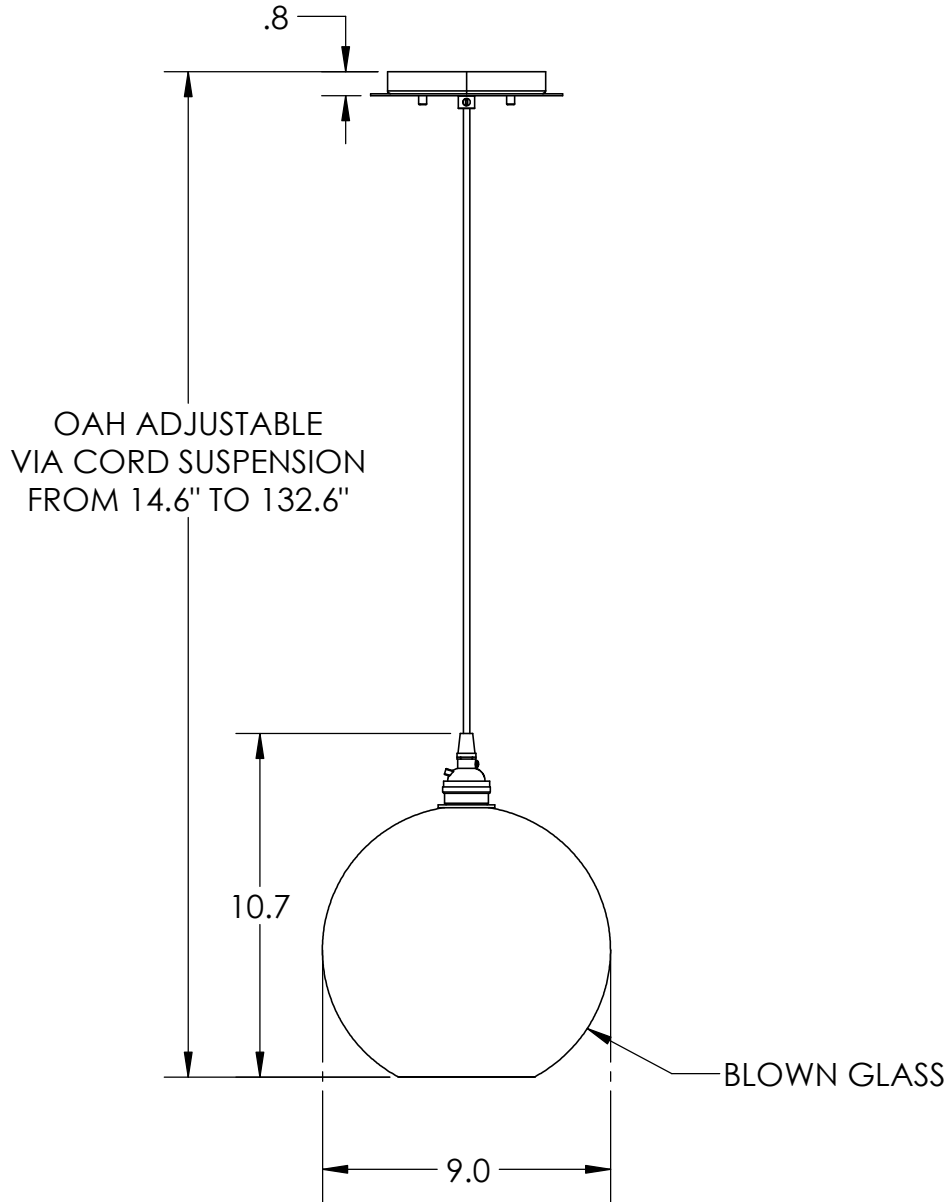

Collection: TERRA

Product #: LAB0047-01

HAND BLOWN GLASS DIMENSIONS MAY VARY UP TO 1"

Bulbs Not Included

Visit hammertonstudio.com for product options and specifications.

7/14/2017 (B)

Mounting Packet: Y	Electrical Type: INCANDESCENT
Approximate lbs.: 5	Bulb Qty: 1 Bulb Type: A19
Finish: SEE WEB SITE FOR OPTIONS	Wattage: 40 Voltage: 120
Top Diffuser: CLOSED	Socket Type: MEDIUM BASE, E26
Bottom Diffuser: OPEN	UL Location: DRY

Mounting Detail

MOUNTS DIRECTLY TO J-BOX

All fixtures created by Hammerton are handcrafted by artisans. Dimensions may vary up to 7/8".

© Copyright 2017. All rights in design, detail or invention of this drawing are reserved as the property of Hammerton. Any imitation or adaptation without written consent is strictly prohibited.