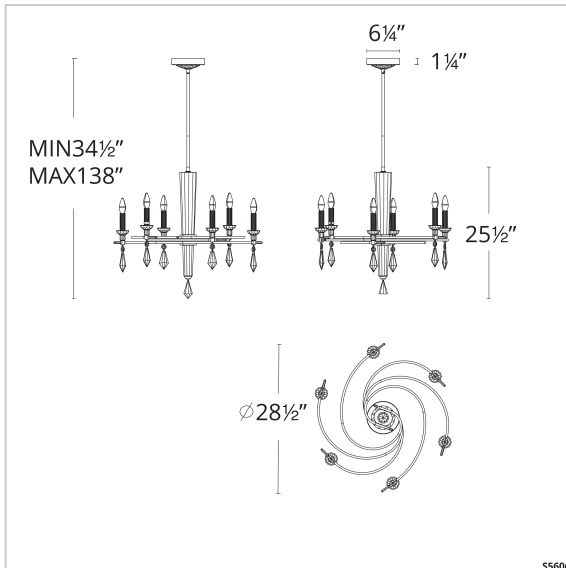

Tempest

S5606

DESCRIPTION

Elegantly arching, handcrafted metal arms intertwine in a dance of sheer beauty, their every curve and sweep imbued with the essence of romance. Adorned by a sparkling Radiance™ Crystal column and delicate Radiance™ Crystal teardrops, Tempest is a symbol of passion and longing, with a faceted drop as the crowning jewel. The embrace of pressed crystal bobeches nestled within gleaming metal candle slips evokes the timeless allure of a vintage romance.

AVAILABLE TRIM

Radiance
Crystal
(R)

AVAILABLE FINISHES

Soft
Silver/Black
(-710/18)

Soft
Gold/Black
(-709/18)

LINE DRAWING

SPECIFICATIONS

Light Source
Standards

Incandescent
UL/cUL

Model	Finish	Crystal	# of Lights	Voltage	Height	Width	Length	Weight
S5606	- 709/18 - 710/18	R	6 Light	120V	26"	29"	29"	17lbs

Example: S5606-710/18R

Tempest

schonbek.com
Phone (800) 836.1892 | Fax: (518) 563.4228