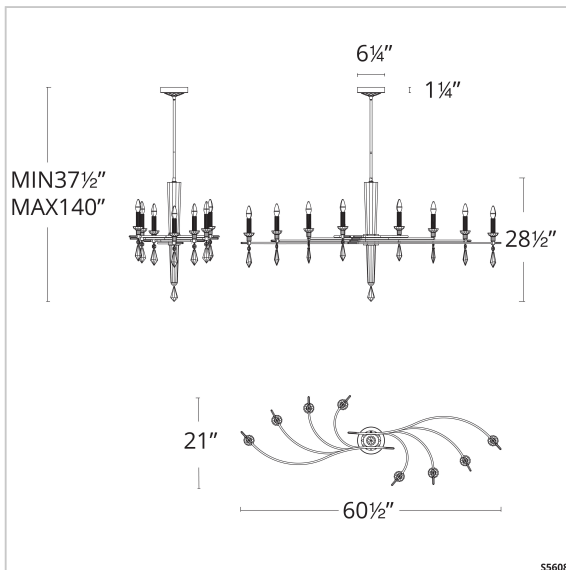

Tempest

S5608

LINE DRAWING

DESCRIPTION

Elegantly arching, handcrafted metal arms intertwine in a dance of sheer beauty, their every curve and sweep imbued with the essence of romance. Adorned by a sparkling Radiance™ Crystal column and delicate Radiance™ Crystal teardrops, Tempest is a symbol of passion and longing, with a faceted drop as the crowning jewel. The embrace of pressed crystal bobeches nestled within gleaming metal candle slips evokes the timeless allure of a vintage romance.

AVAILABLE TRIM

Radiance
Crystal
(R)

AVAILABLE FINISHES

Soft
Silver/Black
(-710/18)

Soft
Gold/Black
(-709/18)

SPECIFICATIONS

**Light Source
Standards**

Incandescent
UL/cUL

Model	Finish	Crystal	# of Lights	Voltage	Height	Width	Length	Weight
S5608	- 709/18 - 710/18	R	8 Light	120V	29"	61"	21"	17lbs

Example: S5608-710/18R

Tempest

schonbek.com
Phone (800) 836.1892 | Fax: (518) 563.4228