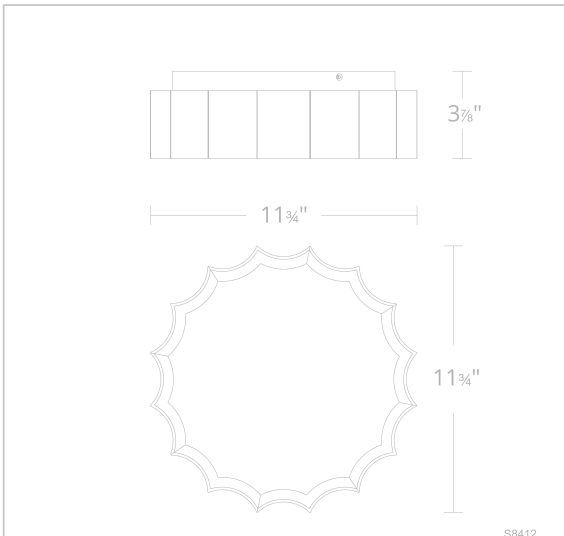

Aged Brass
(-700)

LINE DRAWING

SPECIFICATIONS

Light Source	LED
CRI	90
Dimming	ELV, Triac
Standards	ETL/cETL, Title 24

Model	Finish	Crystal	Size	CCT	Weight	Voltage	Wattage	LED Lumens	Delivered Lumens
S8412	- 18 - 700	RD	12"	3000K/3500K/ 4000K/5000K	6.1lbs	120V	28W	2400	Up To 1260