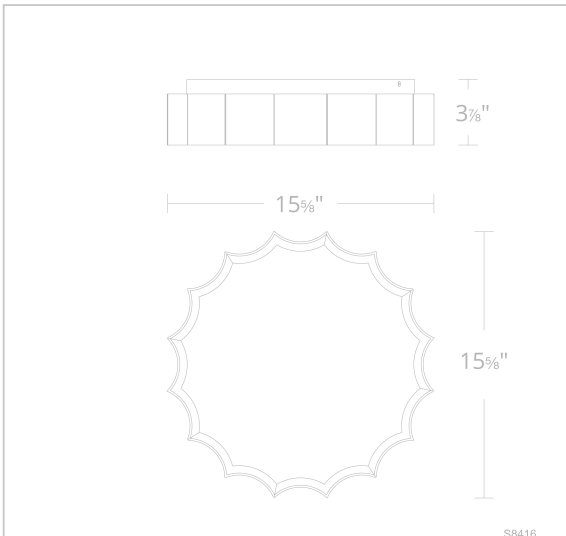

LINE DRAWING

SPECIFICATIONS

Light Source	LED
CRI	90
Dimming	ELV, Triac
Standards	ETL/cETL, Title 24

Model	Finish	Crystal	Size	CCT	Weight	Voltage	Wattage	LED Lumens	Delivered Lumens
S8416	- 18 - 700	RD	16"	3000K/3500K/ 4000K/5000K	9.8lbs	120V	32W	2800	Up To 1655

Example: S8416-700R