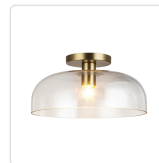

alora mood

P. 1.855.855.8926

CANADA: 19054 28TH Avenue Surrey - BC V3Z 6M3

USA: 3035 E. Lone Mountain Rd - Las Vegas, NV, 89081

SYLVIA SF515712

FIXTURE DIMENSIONS	D12" x H6-7/8"
LAMP TYPE	E26
MAX WATTAGE	60W
BULB QTY	1
BULBS INCLUDED	No
VOLTAGE	120V
GLASS DETAILS	Clear Glass
MATERIAL	Steel + Glass
ILLUMINATION DIRECTION	Omni-directional
LOCATION	Dry
CANOPY DIMENSIONS	D5-1/2" x H7/8"
PAINT FINISH	BG01; MB01;

[D - Diameter, L - Length, W - Width, H - Height, E - Extension]

AVAILABLE FINISHES:

SF515712BGCL
Brushed
Gold/Clear Glass

SF515712MBCL
Matte Black/Clear
Glass

*For complete warranty terms, please visit: www.aloralighting.com/warranty