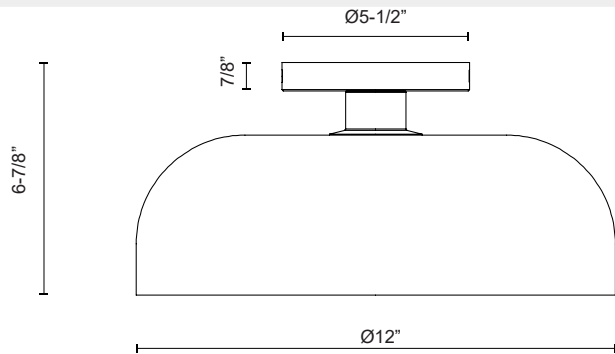

alora mood

P. 1.855.855.8926

CANADA: 19054 28TH Avenue Surrey - BC V3Z 6M3

USA: 3035 E. Lone Mountain Rd - Las Vegas, NV, 89081

SYLVIA SF515712

FIXTURE DIMENSIONS	D12" x H6-7/8"
LAMP TYPE	E26
MAX WATTAGE	60W
BULB QTY	1
BULBS INCLUDED	No
VOLTAGE	120V
GLASS DETAILS	Clear Glass
MATERIAL	Steel + Glass
ILLUMINATION DIRECTION	Omni-directional
LOCATION	Dry
CANOPY DIMENSIONS	D5-1/2" x H7/8"
PAINT FINISH	BG01; MB01;

[D - Diameter, L - Length, W - Width, H - Height, E - Extension]

AVAILABLE FINISHES:

SF515712BGCL
Brushed
Gold/Clear Glass

SF515712MBCL
Matte Black/Clear
Glass

*For complete warranty terms, please visit: www.aloralighting.com/warranty