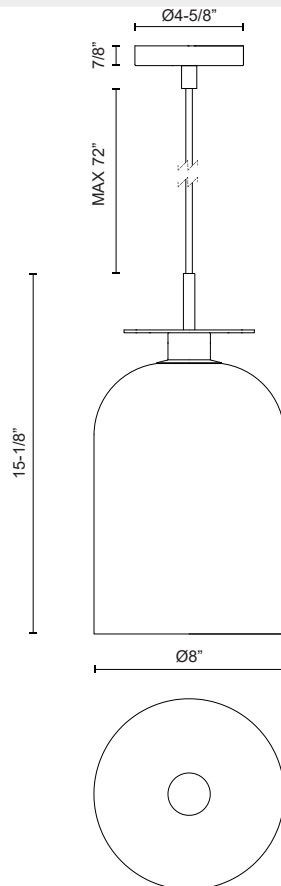

alora mood

P. 1.855.855.8926

CANADA: 19054 28TH Avenue Surrey - BC V3Z 6M3

USA: 3035 E. Lone Mountain Rd - Las Vegas, NV, 89081

SYLVIA PD515408

FIXTURE DIMENSIONS	D8" x H15-1/8"
LAMP TYPE	E26
MAX WATTAGE	60W
BULB QTY	1
BULBS INCLUDED	No
VOLTAGE	120V
GLASS DETAILS	Clear Glass
MATERIAL	Steel + Glass
WIRE LENGTH	72" Max
MINIMUM HANG HEIGHT	18"
SLOPED CEILING ADAPTABLE	Yes
ILLUMINATION DIRECTION	Omni-directional
LOCATION	Dry
CANOPY DIMENSIONS	D4-5/8" x H7/8"
PAINT FINISH	BG01; MB01;

[D - Diameter, L - Length, W - Width, H - Height, E - Extension]

AVAILABLE FINISHES:

PD515408BGCL
Brushed
Gold/Clear Glass

PD515408MBCL
Matte Black/Clear
Glass

*For complete warranty terms, please visit: www.aloralighting.com/warranty