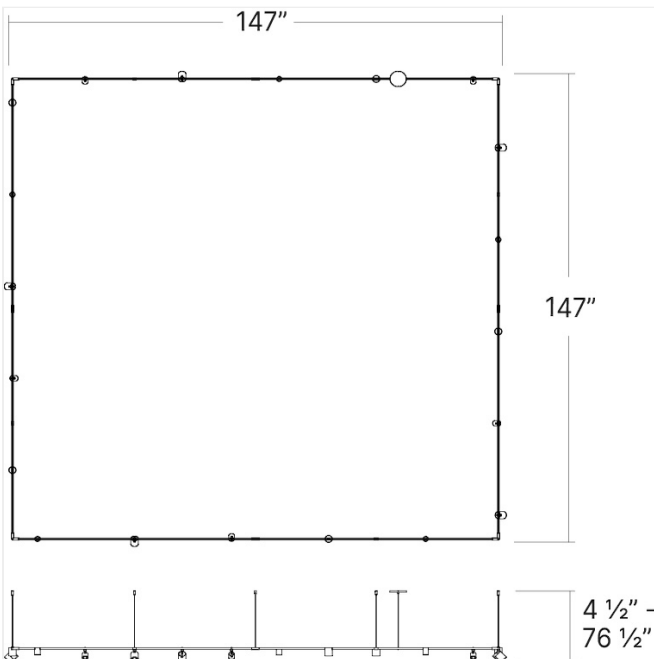

# Suspenders 12" x 12" Path Square w/Precise & Power Precise Smooth Cylinder Luminaires Spec Sheet

SKU: SLS4239-K

This Path Square configuration combines Precise and Power Price luminaires, providing aimable directional light sources to optimize lighting in any space. This fixture can be hung close to a ceiling or up to 20 feet from the surface. This Suspenders configuration is available in a black or white finish.

## Dimensions

Height:	3"
Width:	147"
Length:	147"
Canopy/Backplate/Base:	5
Hanging Details:	6' Adj. Cords/Cables
Canopy/Backplate/Base Height:	0.5