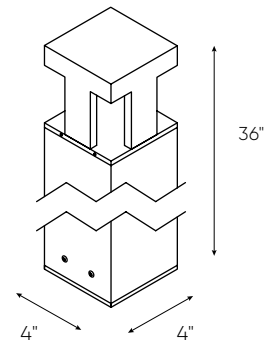

LEDPATH003D