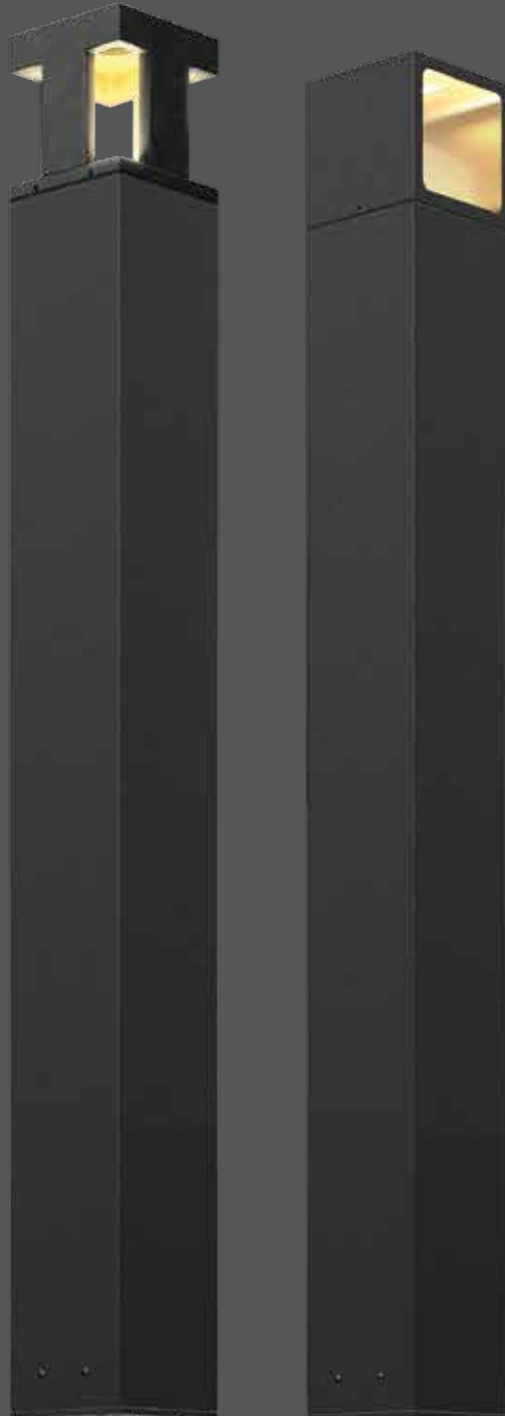

Stature

Add warm light to your outdoor landscape with these contemporary bollards. A modern statement, the Stature series features integrated LED's to ensure a long-lasting, energy-efficient, and maintenance-free illumination.

Model	Height	Watts	Delivered lumens	LED lumens	CRI	Color °T	Voltage
LEDPATH003D	36"	7.5 W	180 lm	700 lm	90	3000 K	120 V
LEDPATH004D	36"	7.5 W	350 lm	700 lm	90	3000 K	120 V

Specifications

Over 50,000 hours of service life
 "X" shaped lighting pattern (LEDPATH003)
 Low power consumption
 Superior color consistency
 Integrated dimmable driver
 Anchor bolts included
 Suitable for wet locations
 Refer to website for dimmer compatibility
 Ideal operating temperature:
 -20° to 40° C
 5-year warranty

Finish

- **BK** Black
- **SG** Silver grey (LEDPATH004D only)

Note

Other color °T and finishes available, but may require MOQ's and longer lead times. Please contact your DALs representative for more information.