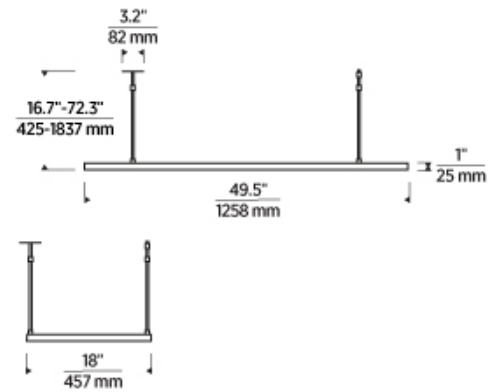

PRODUCT FEATURES

LAMPING

Includes 50 watts, 3750 delivered lumens, 2700K LED module.
 Dimmable with most LED compatible ELV, TRIAC and 0-10V dimmers.
 Ships with (16) 12" and (8) 6" rigid stems in coordinating finish. 120V-277V. Uplight only.

JOB NAME _____

NOTES _____

SPECIFICATIONS

PRIMARY MATERIAL	Aluminum or Brass
SHADE MATERIAL	Acrylic
NET WEIGHT	24.5 lbs
HEIGHT	1in
WIDTH	18in
LENGTH	49.5in
UP LIGHT / DOWN LIGHT / BOTH?	
WET LISTED	
DAMP LISTED	
DRY LISTED	
MIN. HANGING HEIGHT	16.7in
MAX HANGING HEIGHT	72.3in
TOTAL CORD LENGTH	
TOTAL STEM LENGTH	Up to 240in
STEM QTY	24
SLOPED CEILING ADAPTABLE?	No
GENERAL LISTING	ETL Listed
INCLUDES	