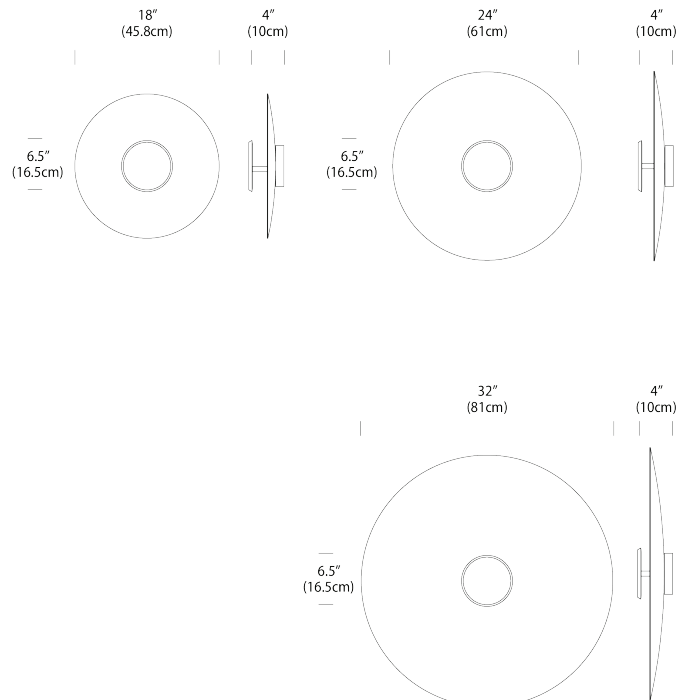

BRUSHED BRASS

DIMENSIONS

SKY DOME FLUSH METAL

SKY DOME FLUSH WOOD

DESCRIPTION

The Sky Collection is a modular pendant lighting system featuring multiple shade reflector solutions for various decorative and performance benefits. Sky Dome Flush is available in both spun aluminum and pressed wood shade reflectors that when combined with their powerful 2-sided LED light source gives the lamp a weightless appearance while providing unparalleled illumination in all directions. Sky Dome Flush Wood combined form and function with unsurpassed quality and is available in 2 sizes : 18" (45.8cm) and 24" (61cm).