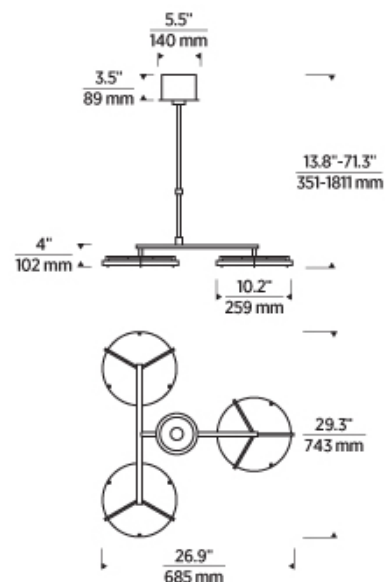

## SPECIFICATIONS

PRIMARY MATERIAL	Aluminum or Brass
SHADE MATERIAL	Weathered Oak
NET WEIGHT	11.5 lbs
HEIGHT	4in
WIDTH	26.9in
LENGTH	29.3in
UP LIGHT / DOWN LIGHT / BOTH?	
WET LISTED	
DAMP LISTED	
DRY LISTED	
MIN. HANGING HEIGHT	13.8in
MAX HANGING HEIGHT	71.3in
TOTAL CORD LENGTH	
TOTAL STEM LENGTH	Up to 60in
STEM QTY	6
SLOPED CEILING ADAPTABLE?	Yes 18° Max
GENERAL LISTING	ETL Listed
INCLUDES	