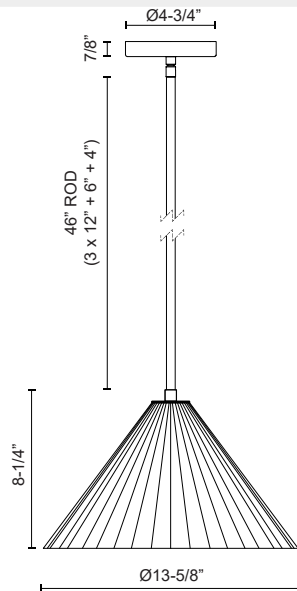

alora mood

P. 1.855.855.8926

CANADA: 19054 28TH Avenue Surrey - BC V3Z 6M3

USA: 3035 E. Lone Mountain Rd - Las Vegas, NV, 89081

SERENA PD451814

FIXTURE DIMENSIONS	D13-5/8" x H8-1/4"
LAMP TYPE	E26
MAX WATTAGE	60W
BULB QTY	1
BULBS INCLUDED	No
VOLTAGE	120V
GLASS DETAILS	Opal Glass
MATERIAL	Steel + Glass
ROD LENGTH	46" Max (3x12" + 1x6" + 1x4")
MINIMUM HANG HEIGHT	15"
SLOPED CEILING ADAPTABLE	No
ILLUMINATION DIRECTION	Omni-directional
LOCATION	Dry
CANOPY DIMENSIONS	D4-3/4" x H7/8"
PAINT FINISH	AG01; MB01;

[D - Diameter, L - Length, W - Width, H - Height, E - Extension]

AVAILABLE FINISHES:

*For complete warranty terms, please visit: www.aloralighting.com/warranty

WWW.ALORAMOOD.COM