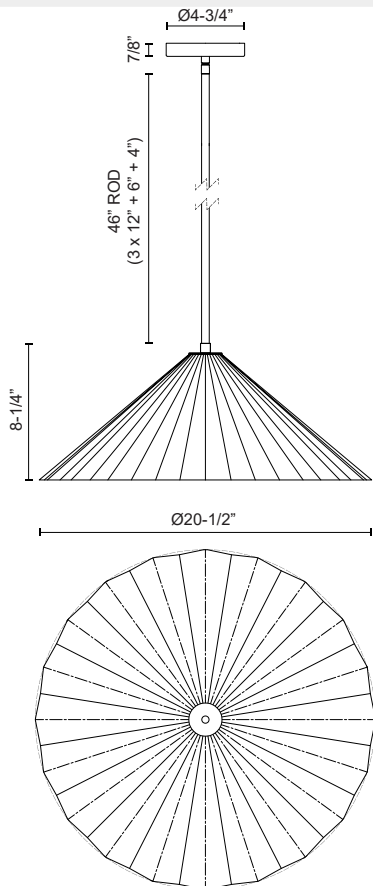

alora mood

P. 1.855.855.8926

CANADA: 19054 28TH Avenue Surrey - BC V3Z 6M3

USA: 3035 E. Lone Mountain Rd - Las Vegas, NV, 89081

SERENA PD451820

FIXTURE DIMENSIONS	D20-1/2" x H8-1/4"
LAMP TYPE	E26
MAX WATTAGE	60W
BULB QTY	1
BULBS INCLUDED	No
VOLTAGE	120V
GLASS DETAILS	Opal Glass
MATERIAL	Steel + Glass
ROD LENGTH	46" Max (3x12" + 1x6" + 1x4")
MINIMUM HANG HEIGHT	15"
SLOPED CEILING ADAPTABLE	No
ILLUMINATION DIRECTION	Omni-directional
LOCATION	Dry
CANOPY DIMENSIONS	D4-3/4" x H7/8"
PAINT FINISH	AG01; MB01;

[D - Diameter, L - Length, W - Width, H - Height, E - Extension]

AVAILABLE FINISHES:

*For complete warranty terms, please visit: www.aloralighting.com/warranty

WWW.ALORAMOOD.COM