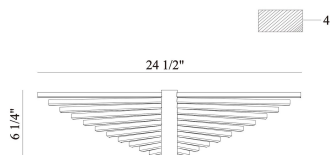

SERAPH, 25IN INTEGRATED LED WALL SCONCE

PRODUCT DETAILS

No.	:	46731-029
Product Color	:	GOLD
Product Material	:	METAL
Shade / Accent Colour	:	WHITE
Shade / Accent Material	:	ACRYLIC
Length	:	24.5"
Width	:	4"
Height	:	6.25"
Overall Height	:	6"
Ext	:	4"
Weight	:	3.3LBS
Shade Length	:	2.5"
Shade Width	:	2.5"
Shade Height	:	3"
Shade Diameter	:	3"

OPTIONS AVAILABLE

ITEM NO.	FINISH	SHADE
46731-012	MATTE BLACK	WHITE
46731-029	GOLD	WHITE
46731-033	MATTE WHITE	WHITE

TECHNICAL DETAILS

Hanging Support Type	:	J-BOX
Canopy / Backplate Height	:	1.5"
Canopy / Backplate Width	:	2"
Canopy / Backplate Dia.	:	5"
IP Rating	:	IP22
Location	:	DRY
Beam Angle	:	360