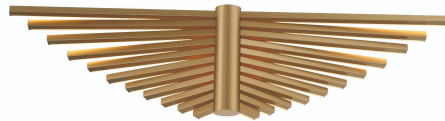

SERAPH, 25IN INTEGRATED LED WALL SCONCE

PRODUCT DETAILS

No.	:	46731-029
Product Color	:	GOLD
Product Material	:	METAL
Shade / Accent Colour	:	WHITE
Shade / Accent Material	:	ACRYLIC
Length	:	24.5"
Width	:	4"
Height	:	6.25"
Overall Height	:	6"
Ext	:	4"
Weight	:	3.3LBS
Shade Length	:	2.5"
Shade Width	:	2.5"
Shade Height	:	3"
Shade Diameter	:	3"

OPTIONS AVAILABLE

ITEM NO.	FINISH	SHADE
46731-012	MATTE BLACK	WHITE
46731-029	GOLD	WHITE
46731-033	MATTE WHITE	WHITE

TECHNICAL DETAILS

Hanging Support Type	:	J-BOX
Canopy / Backplate Height	:	1.5"
Canopy / Backplate Width	:	2"
Canopy / Backplate Dia.	:	5"
IP Rating	:	IP22
Location	:	DRY
Beam Angle	:	360