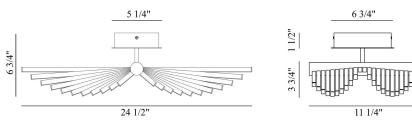

SERAPH, 25IN INTEGRATED LED FLUSH MOUNT

PRODUCT DETAILS

No.	:	46897-022
Product Color	:	MATTE GOLD
Product Material	:	METAL
Shade / Accent Colour	:	WHITE
Shade / Accent Material	:	ACRYLIC
Length	:	24.5"
Width	:	11.25"
Height	:	6.75"
Overall Height	:	6.75"
Weight	:	6.3LBS

OPTIONS AVAILABLE

ITEM NO.	FINISH	SHADE
46897-015	MATTE BLACK	WHITE
46897-022	MATTE GOLD	WHITE

TECHNICAL DETAILS

Light Direction	:	DOWN
Hanging Support Type	:	J-BOX
Canopy / Backplate Length	:	6.75"
Canopy / Backplate Height	:	1.5"
Canopy / Backplate Width	:	5.25"
IP Rating	:	IP22
Location	:	DRY
Beam Angle	:	360