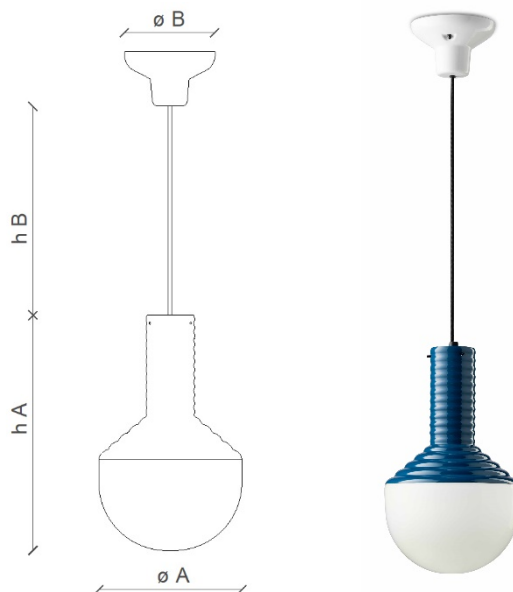

CODE	C2730
COLLECTION	DECO'
DATE	10/10/23
REV.	00
BRAND	FERROLUCE

## TECHNICAL DRAWING

## SPECIFIC INFORMATION

<b>Height A</b>	15.35"	<b>Socket</b>	1 x E26
<b>Height B</b>	40" (max)	<b>Max Power</b>	40 Watt
<b>Ø mounting plate</b>	5.90"	<b>U.L.</b>	Yes
<b>Ø lampshade</b>	9.44"	<b>Voltage</b>	120
<b>Materials</b>	Half painted glass	<b>Weight lbs</b>	5.68
<b>Usage</b>	Dry locations only	<b>Adjustability</b>	Yes
<b>Class</b>	I		