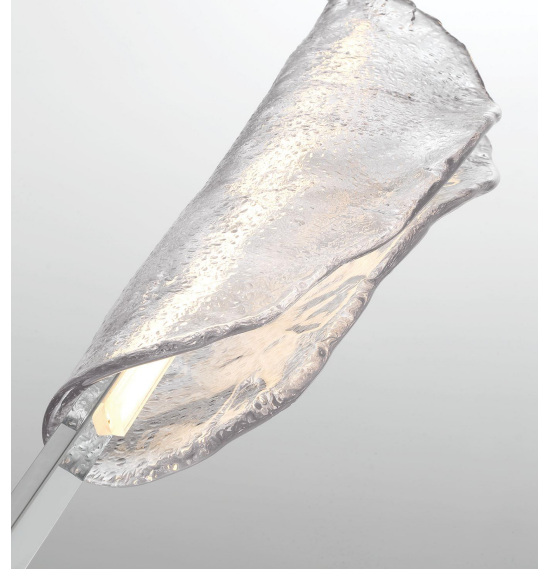

## Savona,1 Light LED Pendant, Clear

### Specifications:

Model#: 12114-017  
Finish: Chrome  
Glass/Shade: Clear  
Material: Metal, Glass  
Dimension: 7"W x 38"H Max 96.25" H  
Lamping: LED  
Wattage: 11W  
Voltage: 120V  
Color Temperature: 3000K  
CRI: 90  
Delivered Lumen: 710lm  
Dimmable: Yes  
Location: Dry  
Canopy Dimension: D5.5"  
Product Weight: 9.9 lbs