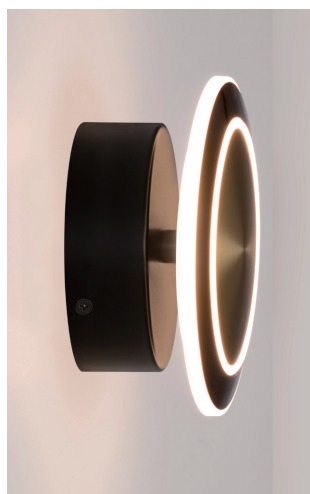

PROJECT			
DATE		TYPE	

PW131435-AB/BB

SATURN

DETAILS

Materials:
Steel

Lamp Shade:
Acrylic

Finishes:
Electroplating

Color Temp.: 3000K

CRI (Ra): ≥90

LED Rated Life: ≈50,000 Hours

Dimming: 100% - 10%

Dimmable with ELV or TRIAC Dimmer (Not Included)

ITEM NO. PW131435

Wattage: 6W

Voltage: 100-120V

Size: D6.3" x 3.1"

Total Lumens: 420 lm

Delivered Lumens: 210 lm