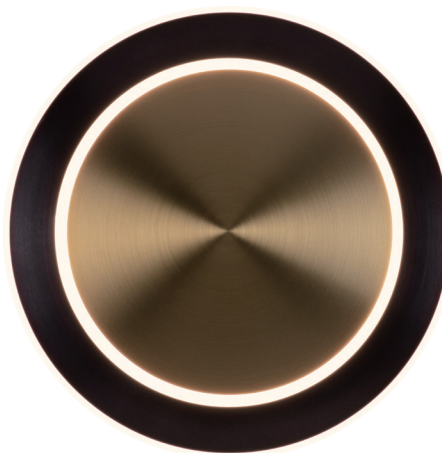

PROJECT			
DATE		TYPE	

PW131435-AB/BB

SATURN

DETAILS

Materials:
Steel

Lamp Shade:
Acrylic

Finishes:
Electroplating

Color Temp.: 3000K

CRI (Ra): ≥90

LED Rated Life: ≈50,000 Hours

Dimming: 100% - 10%

Dimmable with ELV or TRIAC Dimmer (Not Included)

ITEM NO. PW131435

Wattage: 6W

Voltage: 100-120V

Size: D6.3" x 3.1"

Total Lumens: 420 lm

Delivered Lumens: 210 lm