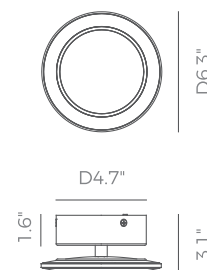

PROJECT			
DATE		TYPE	

PW131435-AB/BB

SATURN

DETAILS

Materials:
Steel

Lamp Shade:
Acrylic

Finishes:
Electroplating

Color Temp.: 3000K

CRI (Ra): ≥90

LED Rated Life: ≈50,000 Hours

Dimming: 100% - 10%

Dimmable with ELV or TRIAC Dimmer (Not Included)

ITEM NO. PW131435

Wattage: 6W

Voltage: 100-120V

Size: D6.3" x 3.1"

Total Lumens: 420 lm

Delivered Lumens: 210 lm