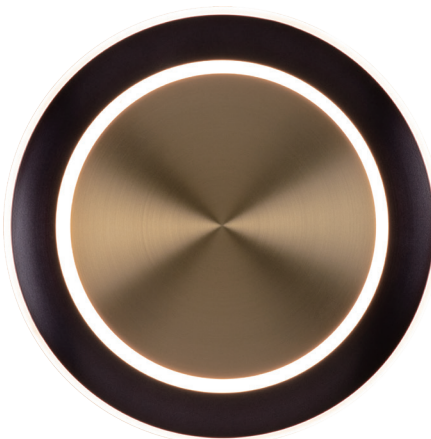

PROJECT			
DATE		TYPE	

PW131436-AB/BB

SATURN

DETAILS

Materials:
Steel

Lamp Shade:
Acrylic

Finishes:
Electroplating

Color Temp.: 3000K

CRI (Ra): ≥90

LED Rated Life: ≈50,000 Hours

Dimming: 100% - 10%

Dimmable with ELV or TRIAC Dimmer (Not Included)

ITEM NO. PW131436

Wattage: 7W

Voltage: 100-120V

Size: D7.9" x 3.5"H

Total Lumens: 450 lm

Delivered Lumens: 220 lm