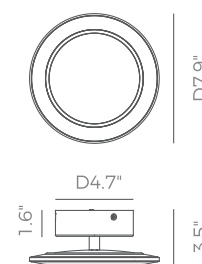

PROJECT			
DATE		TYPE	

PW131436-AB/BB

SATURN

DETAILS

Materials:
Steel

Lamp Shade:
Acrylic

Finishes:
Electroplating

Color Temp.: 3000K

CRI (Ra): ≥90

LED Rated Life: ≈50,000 Hours

Dimming: 100% - 10%

Dimmable with ELV or TRIAC Dimmer (Not Included)

ITEM NO. PW131436

Wattage: 7W

Voltage: 100-120V

Size: D7.9" x 3.5"H

Total Lumens: 450 lm

Delivered Lumens: 220 lm