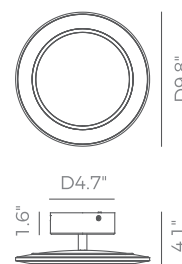

PROJECT			
DATE		TYPE	

PW131437-AB/BB

SATURN

DETAILS

Materials:
Steel

Lamp Shade:
Acrylic

Finishes:
Electroplating

Color Temp.: 3000K

CRI (Ra): ≥90

LED Rated Life: ≈50,000 Hours

Dimming: 100% - 10%

Dimmable with ELV or TRIAC Dimmer (Not Included)

ITEM NO. PW131437

Wattage: 10W

Voltage: 100-120V

Size: D9.8" x 4.1"