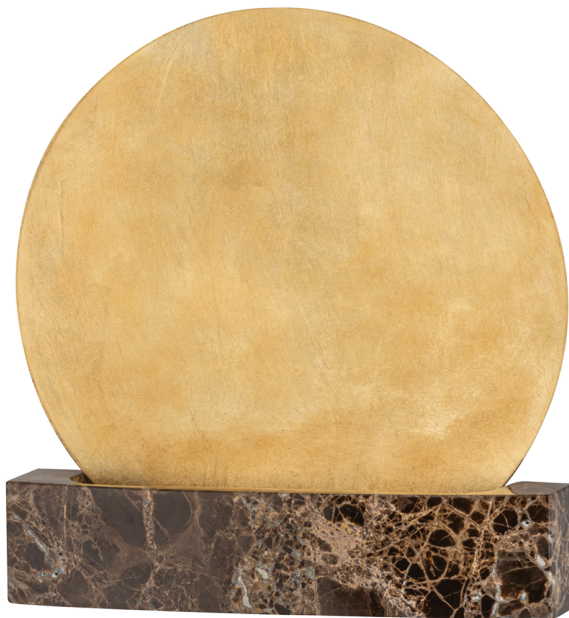

RUNE

B2312-VGL

Ancient meets innovative in the captivating Rune. Resembling the moon, this sconce features a metal disc backplate that dips into a platform of honed Grey Emperador Marble, creating a striking contrast. Its glowing aura and art-driven design is like jewelry for a room.

FINISHES

Vintage Gold Leaf (VGL)

DIMENSIONS

Height: 11.5"

Width/Diameter: 11"

Length: "

Minimum Height: "

Maximum Height: "

Canopy/Backplate: 4.75"

Hanging Type:

Product Weight: 6.71lb

GLASS

Attachment:

Glass 1:

Glass 2:

LAMPING