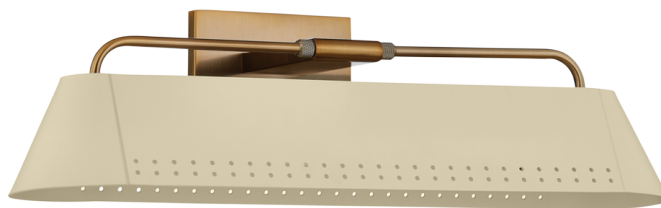

ROWAN

B1106-PBR/SSD

In a tapered racetrack shape, Rowan provides a sleek option for lighting a wall or picture. Small perforations along the shade enable an increased wash of light while also adding a decorative accent to the Soft Sand shade. Rowan is available in two sizes with a Patina Brass finish.

FINISHES

PATINA BRASS AND SOFT SAND (PBR/SSD)

DIMENSIONS

Height: 5.5"

Width/Diameter: 18.5"

Length: "

Minimum Height: "

Maximum Height: "

Canopy/Backplate: 4.75"

Hanging Type:

Product Weight: 3.86lb

GLASS

Attachment:

Glass 1:

Glass 2:

LAMPING