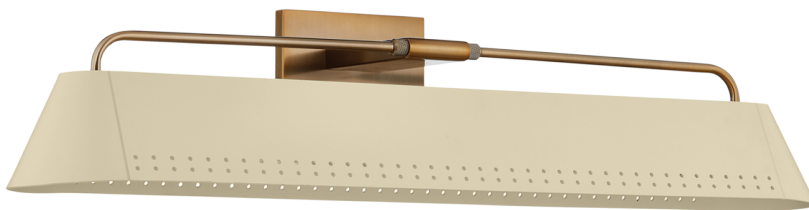

ROWAN

B1206-PBR/SSD

In a tapered racetrack shape, Rowan provides a sleek option for lighting a wall or picture. Small perforations along the shade enable an increased wash of light while also adding a decorative accent to the Soft Sand shade. Rowan is available in two sizes with a Patina Brass finish.

FINISHES

PATINA BRASS AND SOFT SAND (PBR/SSD)

DIMENSIONS

Height: 5.5"

Width/Diameter: 25"

Length: "

Minimum Height: "

Maximum Height: "

Canopy/Backplate: 4.75"

Hanging Type:

Product Weight: 5.291lb

GLASS

Attachment:

Glass 1:

Glass 2:

LAMPING