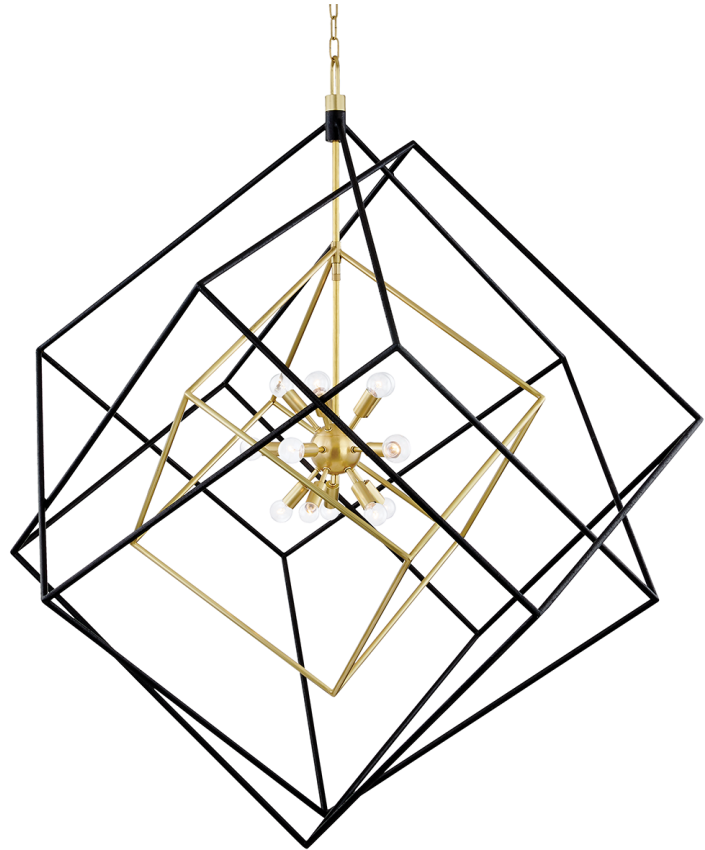

# ROUNDOUT

1255-AGB/BK

This impressive conversation starter features a series of ever-increasing cubes surrounding a Sputnik-style center. Choose from Aged Brass or Polished Nickel and multiple sizes to fit any space.

## DIMENSIONS

Height: 55.5"

Width/Diameter: 42"

Minimum Height: 61.75"

Maximum Height: 113.75"

Canopy/Backplate: 6.25"

Hanging Type:

Product Weight: 55lb

## GLASS

Attachment:

Glass 1:

Glass 2: