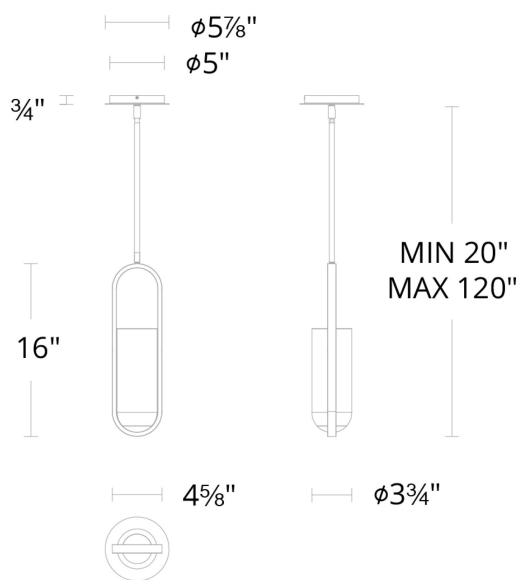

Project:

Location:

Fixture Type:

Catalog Number:

AVAILABLE FINISHES:

Rollins

PD-26316

PRODUCT DESCRIPTION

Gentle luminosity. A dynamic elliptical silhouette is softened by an alabaster shade whose variegated beauty is brought to life in a soothing glow from integrated LEDs.

FEATURES

- Driver concealed within the canopy
- First quality Spanish alabaster
- Natural stone features unique veining and color variation
- Spin-on round canopy with minimal hardware
- Three 12" and one 6" down rods included (additional sold separately)
- Slope ceiling adaptable. Hang straight swivels up to 90 degrees

SPECIFICATIONS

Rated Life	50000 Hours
Standards	ETL, cETL, Damp Location Listed, Title 24 JA8: 2019 Compliant
Input	120/277V, 50/60Hz
Dimming	ELV
Color Temp	3000K
CRI	90
Construction	Extruded aluminum frame with alabaster shade

PD26316

Model & Size	Color Temp	Finish	LED Watts	LED Lumens	Delivered Lumens
PD-26316 16"	3000K	AB Aged Brass	14.3W	669	512
	3000K	BK Black	14.3W	669	512

Example: **PD-26316-BK**

For custom requests please contact customs@modernforms.com