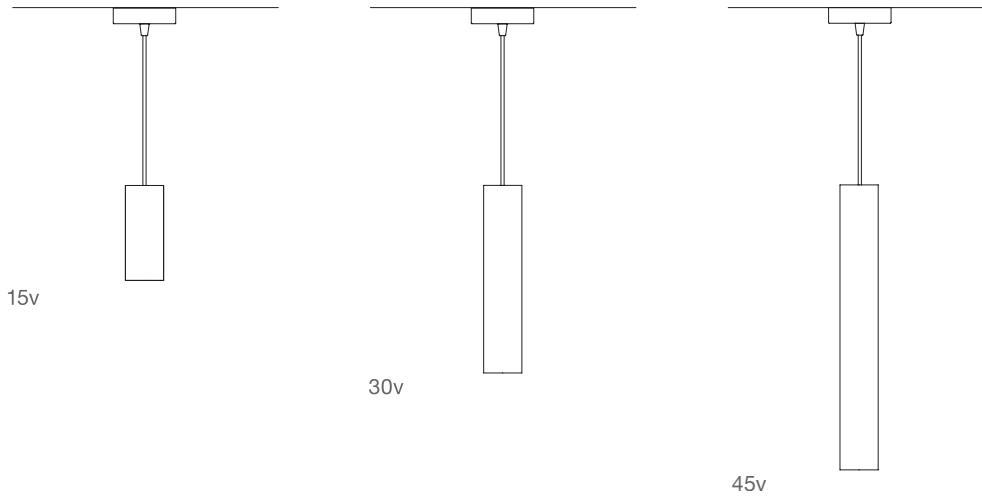

roest®

Vertical Pendant

SPECIFICATION CODE

Example: QTY 2 ROEST - GP2002-N-16

Qty. **ROEST** - **GP200** - -

①   ②   ③

For each number, make one selection and enter into the corresponding box above. *Indicates modification with additional lead time and/or costs

① Length

- ☐ 0   15v | 6"
- ☐ 1   30v | 11.75"
- ☐ 2   45v | 17.75"

② MATERIAL

- ☐ N
- ☐ Z
- ☐ AZ
- ☐ C

③ Cord Length (ft)

- ☐ 6.5
- ☐ 16
- ☐ Custom