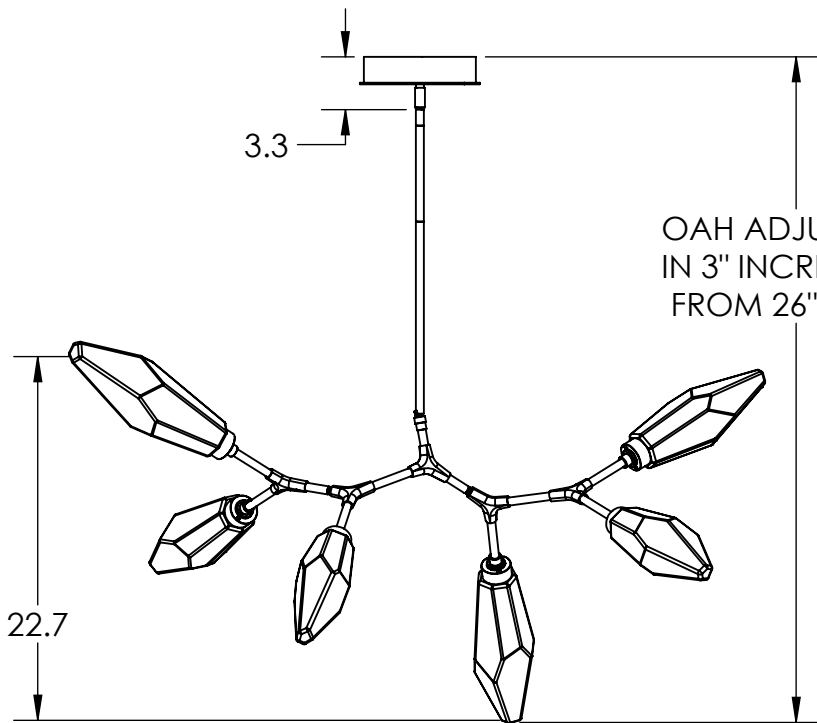

Collection: ROCK CRYSTAL

Product #: PLB0050-BA

DIMENSIONS OF THE FIXTURE MAY VARY BASED ON POSITION OF KNOTS

This design employs both steel and aluminum. If a translucent finish is selected, both the artisan nature of our finish process and our use of mixed metals can result in differences in paint tones within an acceptable range.

All dimensions are shown in inches unless otherwise stated. Visit hammertonstudio.com for product options.

11/29/2021 (B)

Mounting Packet: T	Weight(lbs.): 23	Electrical Type: LED	CCT: 2700/3000 K
UL Location: DRY	Elec. Qty: 6	Wattage: 16	Voltage: 120
Finish: SEE WEB SITE FOR OPTIONS	Source Lumens:	Ambient:1080	Down:-----
Top Diffuser: CLOSED GLASS	Dimmable:	Forward/Reverse Phase To 1%	
Bottom Diffuser: CLOSED GLASS	CRI: 93+	Power Factor: >0.9	

Canopy Mounting Detail

MOUNTS DIRECTLY TO J-BOX

All fixtures created by Hammerton are handcrafted by artisans. Dimensions may vary up to 7/8".

© Copyright 2019. All rights in design, detail or invention of this drawing are reserved as the property of Hammerton. Any imitation or adaptation without written consent is strictly prohibited.