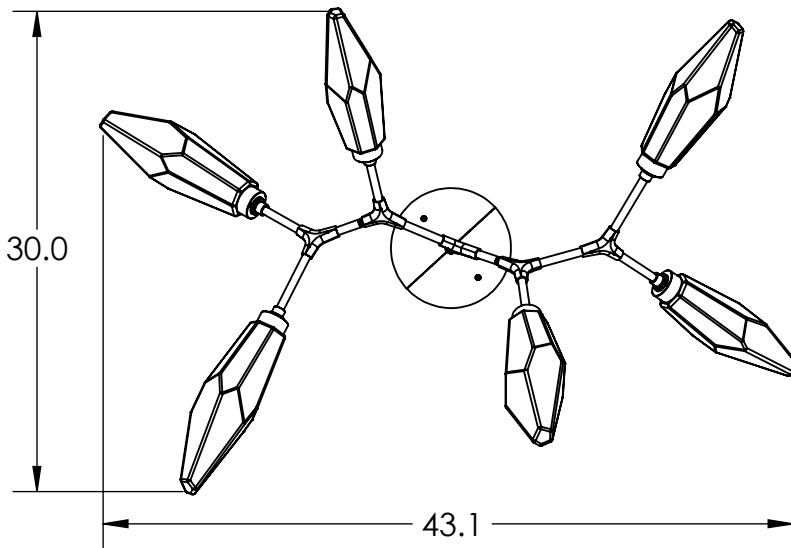

Collection: ROCK CRYSTAL

Product #: PLB0050-BA

DIMENSIONS OF THE FIXTURE MAY VARY BASED ON POSITION OF KNOTS

This design employs both steel and aluminum. If a translucent finish is selected, both the artisan nature of our finish process and our use of mixed metals can result in differences in paint tones within an acceptable range.

All dimensions are shown in inches unless otherwise stated. Visit hammertonstudio.com for product options.

11/29/2021 (B)

Mounting Packet: T	Weight(lbs.): 23	Electrical Type: LED	CCT: 2700/3000 K
UL Location: DRY	Elec. Qty: 6	Wattage: 16	Voltage: 120
Finish: SEE WEB SITE FOR OPTIONS	Source Lumens:	Ambient:1080	Down:-----
Top Diffuser: CLOSED GLASS	Dimmable:	Forward/Reverse Phase To 1%	
Bottom Diffuser: CLOSED GLASS	CRI: 93+	Power Factor: >0.9	

Canopy Mounting Detail

MOUNTS DIRECTLY TO J-BOX

All fixtures created by Hammerton are handcrafted by artisans. Dimensions may vary up to 7/8".

© Copyright 2019. All rights in design, detail or invention of this drawing are reserved as the property of Hammerton. Any imitation or adaptation without written consent is strictly prohibited.