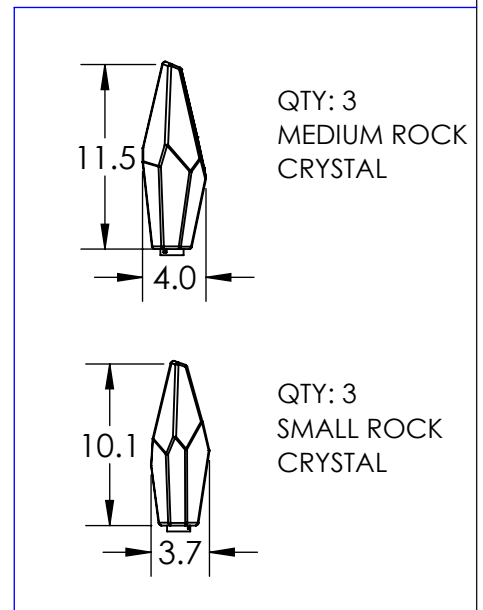

Collection: ROCK CRYSTAL

Product #: PLB0050-BA

DIMENSIONS OF THE FIXTURE MAY VARY BASED ON POSITION OF KNOTS

This design employs both steel and aluminum. If a translucent finish is selected, both the artisan nature of our finish process and our use of mixed metals can result in differences in paint tones within an acceptable range.

All dimensions are shown in inches unless otherwise stated. Visit hammertonstudio.com for product options.

11/29/2021 (B)

Mounting Packet: T	Weight(lbs.): 23	Electrical Type: LED	CCT: 2700/3000 K
UL Location: DRY	Elec. Qty: 6	Wattage: 16	Voltage: 120
Finish: SEE WEB SITE FOR OPTIONS	Source Lumens:	Ambient:1080	Down:-----
Top Diffuser: CLOSED GLASS	Dimmable:	Forward/Reverse Phase To 1%	
Bottom Diffuser: CLOSED GLASS	CRI: 93+	Power Factor: >0.9	

Canopy Mounting Detail

MOUNTS DIRECTLY TO J-BOX

All fixtures created by Hammerton are handcrafted by artisans. Dimensions may vary up to 7/8".

© Copyright 2019. All rights in design, detail or invention of this drawing are reserved as the property of Hammerton. Any imitation or adaptation without written consent is strictly prohibited.