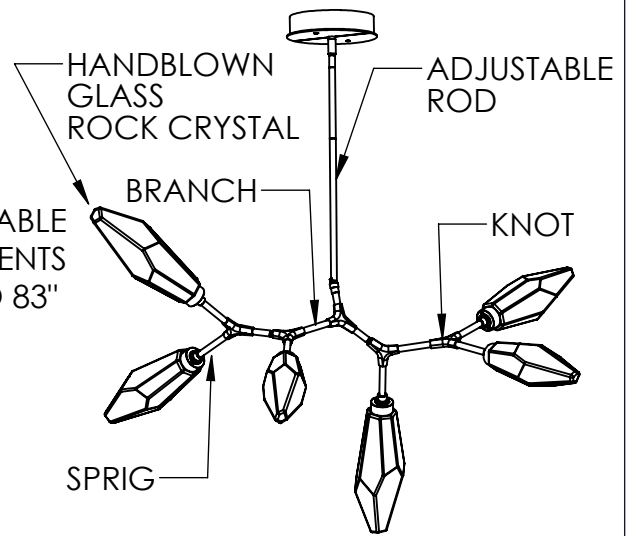

Collection: ROCK CRYSTAL

Product #: PLB0050-BA

DIMENSIONS OF THE FIXTURE MAY VARY BASED ON POSITION OF KNOTS

This design employs both steel and aluminum. If a translucent finish is selected, both the artisan nature of our finish process and our use of mixed metals can result in differences in paint tones within an acceptable range.

All dimensions are shown in inches unless otherwise stated. Visit hammertonstudio.com for product options.

11/29/2021 (B)

Mounting Packet: T	Weight(lbs.): 23	Electrical Type: LED	CCT: 2700/3000 K
UL Location: DRY	Elec. Qty: 6	Wattage: 16	Voltage: 120
Finish: SEE WEB SITE FOR OPTIONS	Source Lumens:	Ambient:1080	Down:-----
Top Diffuser: CLOSED GLASS	Dimmable:	Forward/Reverse Phase To 1%	
Bottom Diffuser: CLOSED GLASS	CRI: 93+	Power Factor: >0.9	

Canopy Mounting Detail

MOUNTS DIRECTLY TO J-BOX

All fixtures created by Hammerton are handcrafted by artisans. Dimensions may vary up to 7/8".

© Copyright 2019. All rights in design, detail or invention of this drawing are reserved as the property of Hammerton. Any imitation or adaptation without written consent is strictly prohibited.