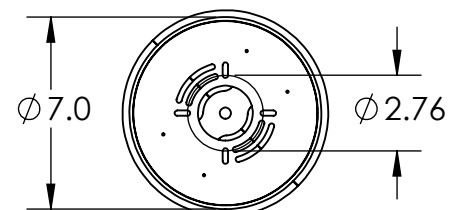

Collection: ROCK CRYSTAL

Product #: PLB0050-BA

DIMENSIONS OF THE FIXTURE MAY VARY BASED ON POSITION OF KNOTS

This design employs both steel and aluminum. If a translucent finish is selected, both the artisan nature of our finish process and our use of mixed metals can result in differences in paint tones within an acceptable range.

All dimensions are shown in inches unless otherwise stated. Visit hammertonstudio.com for product options.

11/29/2021 (B)

Mounting Packet: T	Weight(lbs.): 23	Electrical Type: LED	CCT: 2700/3000 K
UL Location: DRY	Elec. Qty: 6	Wattage: 16	Voltage: 120
Finish: SEE WEB SITE FOR OPTIONS	Source Lumens:	Ambient:1080	Down:-----
Top Diffuser: CLOSED GLASS	Dimmable:	Forward/Reverse Phase To 1%	
Bottom Diffuser: CLOSED GLASS	CRI: 93+	Power Factor: >0.9	

Canopy Mounting Detail

MOUNTS DIRECTLY TO J-BOX

All fixtures created by Hammerton are handcrafted by artisans. Dimensions may vary up to 7/8".

© Copyright 2019. All rights in design, detail or invention of this drawing are reserved as the property of Hammerton. Any imitation or adaptation without written consent is strictly prohibited.