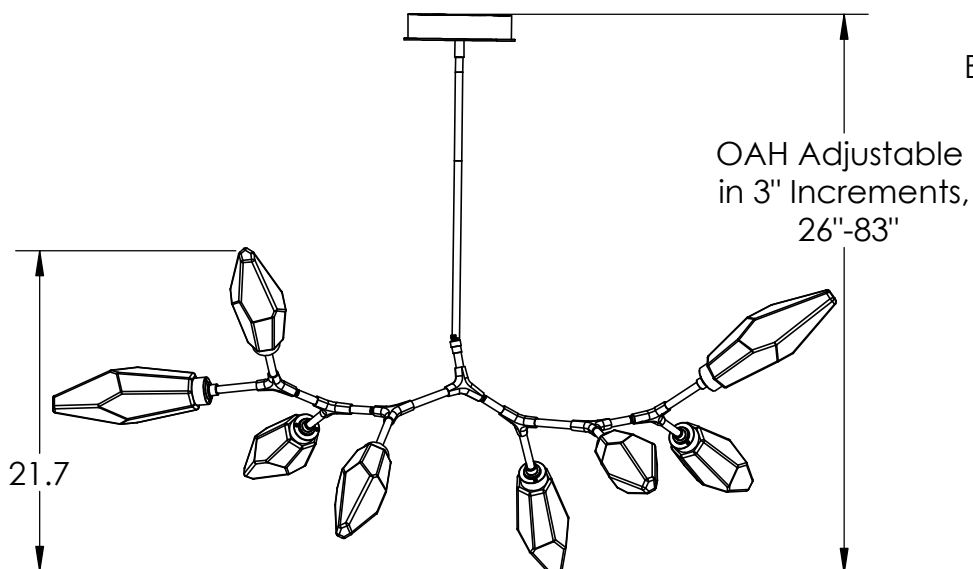

Collection: ROCK CRYSTAL

Product #: PLB0050-BB

**DIMENSIONS OF THE FIXTURE MAY VARY
BASED ON POSITION OF KNOTS**

This design employs both steel and aluminum. If a translucent finish is selected, both the artisan nature of our finish process and our use of mixed metals can result in differences in paint tones within an acceptable range.

All dimensions are shown in inches unless otherwise stated. Visit hammertonstudio.com for product options.

1/25/2022 (B)

Mounting Packet: T	Weight(lbs.): 35	Electrical Type: LED	CCT: 2700/3000 K
UL Location: DRY	Elec. Qty: 8	Wattage: 21	Voltage: 120
Finish: SEE WEB SITE FOR OPTIONS	Source Lumens: Ambient: 1440	Down: -----	
Top Diffuser: CLOSED GLASS	Dimmable: Forward/Reverse Phase To 1%		
Bottom Diffuser: CLOSED GLASS	CRI: 93+	Power Factor: >0.9	

Canopy Mounting Detail

MOUNTS DIRECTLY TO J-BOX

All fixtures created by Hammerton are handcrafted by artisans. Dimensions may vary up to 7/8".

© Copyright 2019. All rights in design, detail or invention of this drawing are reserved as the property of Hammerton. Any imitation or adaptation without written consent is strictly prohibited.