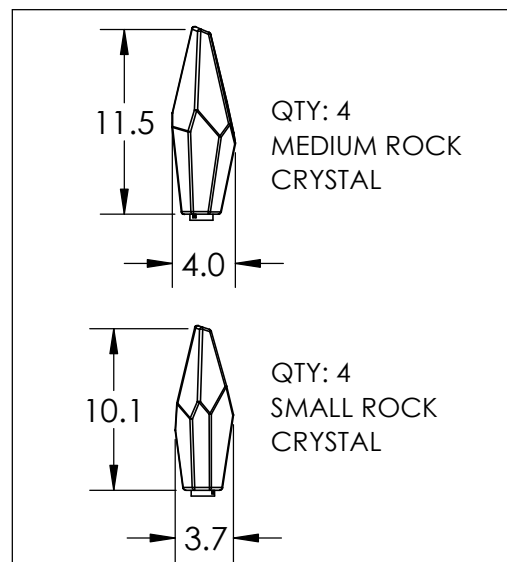

Collection: ROCK CRYSTAL

Product #: PLB0050-BB

**DIMENSIONS OF THE FIXTURE MAY VARY
BASED ON POSITION OF KNOTS**

This design employs both steel and aluminum. If a translucent finish is selected, both the artisan nature of our finish process and our use of mixed metals can result in differences in paint tones within an acceptable range.

All dimensions are shown in inches unless otherwise stated. Visit hammertonstudio.com for product options.

1/25/2022 (B)

Mounting Packet: T	Weight(lbs.): 35	Electrical Type: LED	CCT: 2700/3000 K
UL Location: DRY	Elec. Qty: 8	Wattage: 21	Voltage: 120
Finish: SEE WEB SITE FOR OPTIONS	Source Lumens: Ambient: 1440	Down: -----	
Top Diffuser: CLOSED GLASS	Dimmable: Forward/Reverse Phase To 1%		
Bottom Diffuser: CLOSED GLASS	CRI: 93+	Power Factor: >0.9	

Canopy Mounting Detail

MOUNTS DIRECTLY TO J-BOX

All fixtures created by Hammerton are handcrafted by artisans. Dimensions may vary up to 7/8".

© Copyright 2019. All rights in design, detail or invention of this drawing are reserved as the property of Hammerton. Any imitation or adaptation without written consent is strictly prohibited.