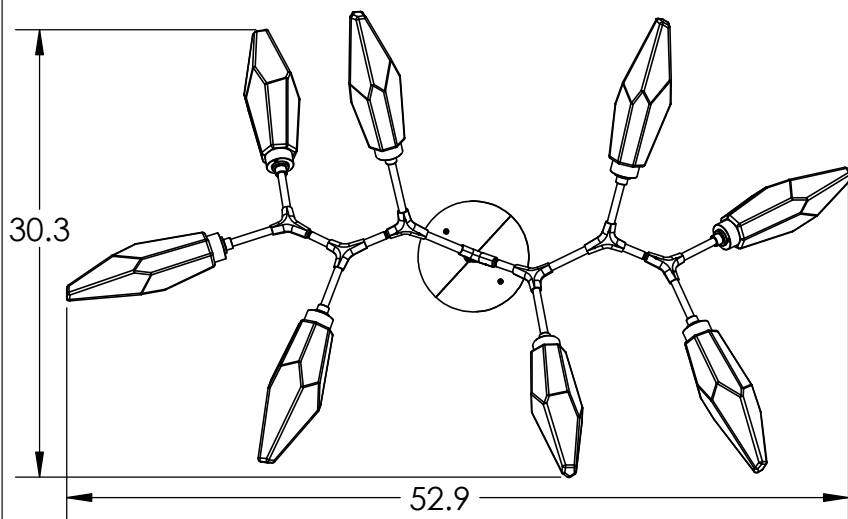

Collection: ROCK CRYSTAL

Product #: PLB0050-BB

**DIMENSIONS OF THE FIXTURE MAY VARY
BASED ON POSITION OF KNOTS**

This design employs both steel and aluminum. If a translucent finish is selected, both the artisan nature of our finish process and our use of mixed metals can result in differences in paint tones within an acceptable range.

All dimensions are shown in inches unless otherwise stated. Visit hammertonstudio.com for product options.

1/25/2022 (B)

Mounting Packet: T	Weight(lbs.): 35	Electrical Type: LED	CCT: 2700/3000 K
UL Location: DRY	Elec. Qty: 8	Wattage: 21	Voltage: 120
Finish: SEE WEB SITE FOR OPTIONS	Source Lumens: Ambient: 1440	Down: -----	
Top Diffuser: CLOSED GLASS	Dimmable: Forward/Reverse Phase To 1%		
Bottom Diffuser: CLOSED GLASS	CRI: 93+	Power Factor: >0.9	

Canopy Mounting Detail

MOUNTS DIRECTLY TO J-BOX

All fixtures created by Hammerton are handcrafted by artisans. Dimensions may vary up to 7/8".

© Copyright 2019. All rights in design, detail or invention of this drawing are reserved as the property of Hammerton. Any imitation or adaptation without written consent is strictly prohibited.