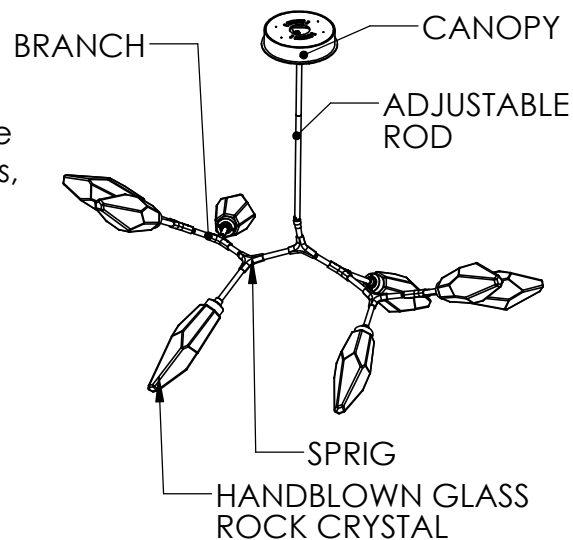

Collection: ROCK CRYSTAL

Product #: PLB0050-BB

**DIMENSIONS OF THE FIXTURE MAY VARY
BASED ON POSITION OF KNOTS**

This design employs both steel and aluminum. If a translucent finish is selected, both the artisan nature of our finish process and our use of mixed metals can result in differences in paint tones within an acceptable range.

All dimensions are shown in inches unless otherwise stated. Visit hammertonstudio.com for product options.

1/25/2022 (B)

Mounting Packet: T	Weight(lbs.): 35	Electrical Type: LED	CCT: 2700/3000 K
UL Location: DRY	Elec. Qty: 8	Wattage: 21	Voltage: 120
Finish: SEE WEB SITE FOR OPTIONS	Source Lumens: Ambient: 1440	Down: -----	
Top Diffuser: CLOSED GLASS	Dimmable: Forward/Reverse Phase To 1%		
Bottom Diffuser: CLOSED GLASS	CRI: 93+	Power Factor: >0.9	

Canopy Mounting Detail

MOUNTS DIRECTLY TO J-BOX

All fixtures created by Hammerton are handcrafted by artisans. Dimensions may vary up to 7/8".

© Copyright 2019. All rights in design, detail or invention of this drawing are reserved as the property of Hammerton. Any imitation or adaptation without written consent is strictly prohibited.