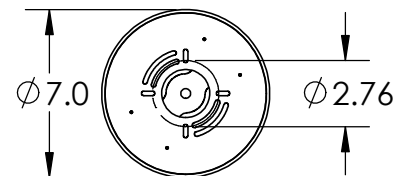

All dimensions are shown in inches unless otherwise stated. Visit hammertonstudio.com for product options.

1/25/2022 (B)

Mounting Packet: T	Weight(lbs.): 35	Electrical Type: LED	CCT: 2700/3000 K
UL Location: DRY	Elec. Qty: 8	Wattage: 21	Voltage: 120
Finish: SEE WEB SITE FOR OPTIONS	Source Lumens: Ambient: 1440	Down: -----	
Top Diffuser: CLOSED GLASS	Dimmable: Forward/Reverse Phase To 1%		
Bottom Diffuser: CLOSED GLASS	CRI: 93+	Power Factor: >0.9	

Canopy Mounting Detail

MOUNTS DIRECTLY TO J-BOX

All fixtures created by Hammerton are handcrafted by artisans. Dimensions may vary up to 7/8".

© Copyright 2019. All rights in design, detail or invention of this drawing are reserved as the property of Hammerton. Any imitation or adaptation without written consent is strictly prohibited.