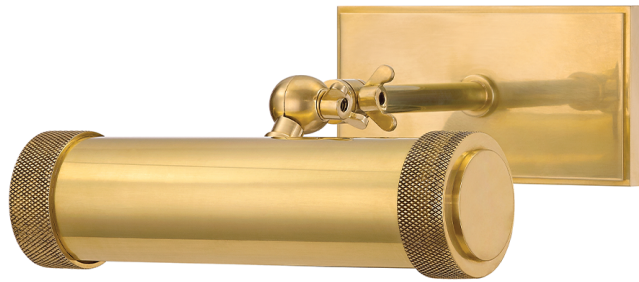

RIDGEWOOD

5808-AGB

Ridgewood is for those who relish manual functionality and tactile details. It sets a tube within a tube, allowing you to control its length. Knurled knobs and ends to the metal scroll are not merely decorative—they reposition length of light and angle of illumination.

FINISHES

Aged Brass (AGB)
Distressed Bronze (DB)
Historic Nickel (HN)

DIMENSIONS

Height: 4.5"
Width/Diameter: 8.5"
Minimum Height: 7.5"
Maximum Height: 10.5"
Canopy/Backplate: 0"
Hanging Type:
Product Weight: 2lb

GLASS

Attachment: N/A
Glass 1: Steel
Glass 2:

LAMPING

Bulb 1
Socket: E26 Medium Base
Bulb: T10-5.5 • 1 • 25 Watt Max
Voltage: 120 VAC
UL Rating: UL Damp

SHIPPING

Carton 1: 13" x 12" x 7"
Carton 1 Weight: 4lb
Shipping Method: Ground