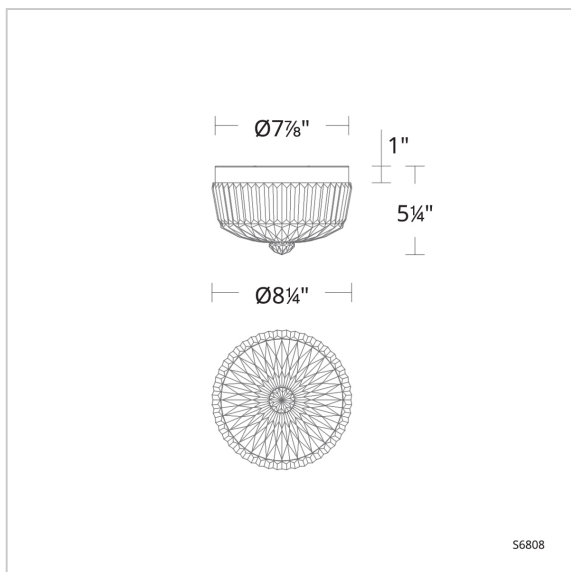

Regina

S6808

LINE DRAWING

DESCRIPTION

A dazzling rendition of a classic form, Regina dispenses astounding illumination from integrated LEDs refracted with intermediary optics to generate millions of sparkles.

FEATURES

- Built in color temperature adjustability. Switch from 3000K/3500K/4000K. Switch may be installed in junction box.
- Decorative diamond texture dome shape diffuser is included to be installed to customer preference.
- Can be mounted on ceiling or wall in all orientations
- Driver concealed within the fixture

CRYSTAL OPTIONS

Heritage
Handcut Crystal
(H)

FINISH OPTIONS

Polished
Nickel
(-701)

SPECIFICATIONS

Light Source	LED
CRI	90
Dimming	ELV, Triac
Standards	ETL/cETL, Title 24

REPLACEMENT PARTS

RPL-GLA-6808-INNER - Inner Glass Shade
RPL-GLA-6808 - Crystal Glass

Model	Finish	Crystal	Size	CCT	Weight	Voltage	Wattage	LED Lumens	Delivered Lumens
S6808	- 701	H	8"	3000K/3500K/ 4000K	9lbs	120V-277V	24W	2396	Up To 2178

Example: S6808-701H