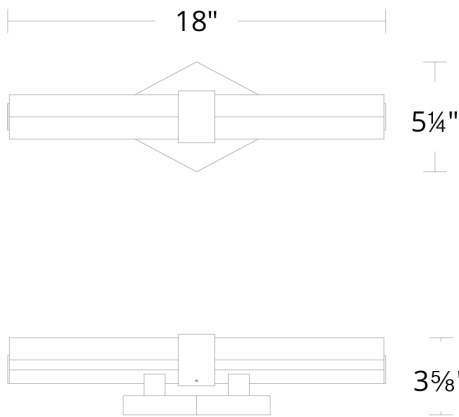

**FEATURES**

- Driver concealed within the canopy
- Artisanal shade made with reclaimed crystal

**SPECIFICATIONS**

<b>Rated Life</b>	50000 Hours
<b>Standards</b>	ETL, cETL,Damp Location Listed,Title 24 JA8: 2019 Compliant
<b>Input</b>	120/277V,50/60Hz
<b>Dimming</b>	ELV: 100-10%,TRIAC: 100-10%
<b>Mounting</b>	Can be mounted on wall in all orientations
<b>Color Temp</b>	3000K
<b>CRI</b>	90
<b>Construction</b>	Steel and aluminum body with reclaimed crystal shade and PC diffuser