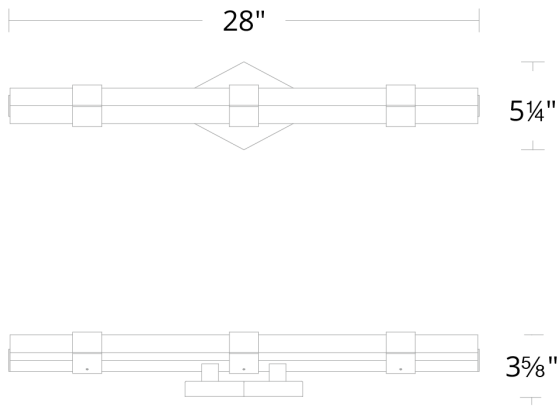

SPECIFICATIONS

Rated Life	50000 Hours
Standards	ETL, cETL,Damp Location Listed,Title 24 JA8: 2019 Compliant
Input	120/277V,50/60Hz
Dimming	ELV: 100-10%,TRIAC: 100-10%
Mounting	Can be mounted on wall in all orientations
Color Temp	3000K
CRI	90
Construction	Steel and aluminum body with reclaimed crystal shade and PC diffuser