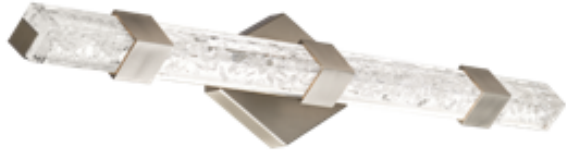

Project:

Location:

Fixture Type:

Catalog Number:

AVAILABLE FINISHES:

Regal

WS-46128

PRODUCT DESCRIPTION

Artisanal reclaimed crystal shards glitter with ample ambient illumination. LEDs illuminate the crystal shards frozen within this dramatic bath sconce. Installs in either horizontal or vertical directions depending on your needs

FEATURES

- Driver concealed within the canopy
- Artisanal shade made with reclaimed crystal

SPECIFICATIONS

Rated Life	50000 Hours
Standards	ETL, cETL,Damp Location Listed,Title 24 JA8: 2019 Compliant
Input	120/277V,50/60Hz
Dimming	ELV: 100-10%,TRIAC: 100-10%
Mounting	Can be mounted on wall in all orientations
Color Temp	3000K
CRI	90
Construction	Steel and aluminum body with reclaimed crystal shade and PC diffuser

WS-46128

Model & Size	Color Temp	Finish	LED Watts	LED Lumens	Delivered Lumens
WS-46128 28"	3000K	AB Aged Brass	24.7W	2240	1147
	3000K	BN Brushed Nickel	24.7W	2240	1147

Example: **WS-46128-BN**

For custom requests please contact customs@modernforms.com