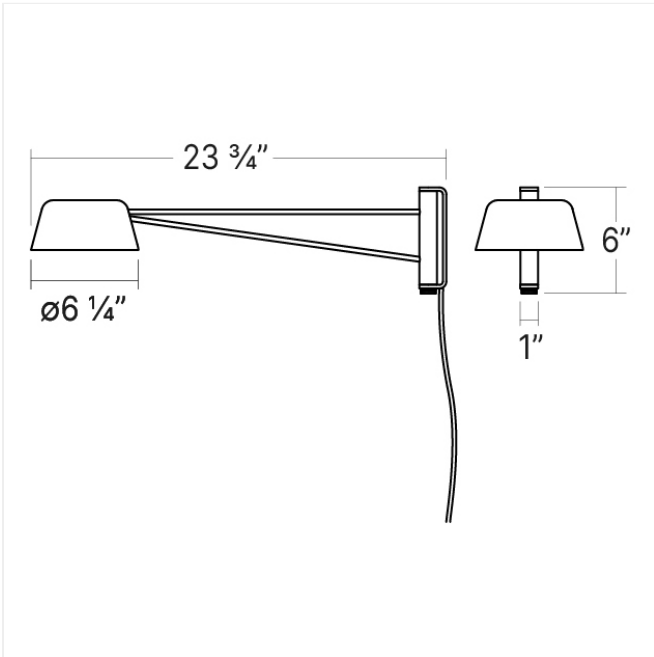

Project:

Ray Short Wall Lamp Spec Sheet

SKU: 2030.73

Ray Wall Lamps feature soft shades and delicate arms that rotate on an axis for functional, elegant lighting. This collection has a wide range of applications, from a bedside wall lamp to a workspace or study, to a hospitality environment. Ray is available in three body finishes and five interchangeable shade finishes, including a signature Oxide Red finish. The brightness on Ray Wall Lamps can be controlled with the switch attached to the fixture. Ray is also available as a [chandelier](#).

Learn more: <https://sonnemanlight.com/ray-wall-lamp>

Type #:

Dimensions

| | |
|--------------------|--------|
| Height: | 6" |
| Width: | 6.25" |
| Minimum Extension: | 6.25" |
| Maximum Extension: | 23.75" |
| Size: | Short |