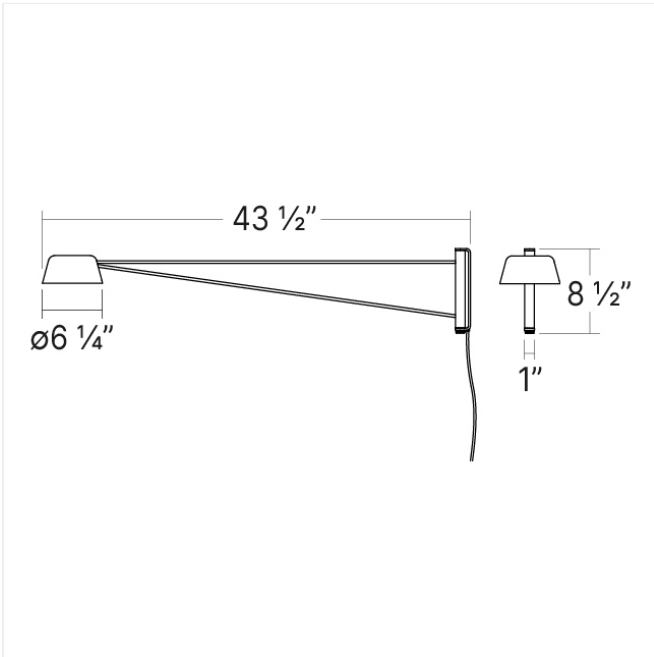

## Dimensions

Height:	8.5"
Width:	6.25"
Minimum Extension:	6.25"
Maximum Extension:	43.5"
Canopy/Backplate/Base:	8.5"
Size:	Long