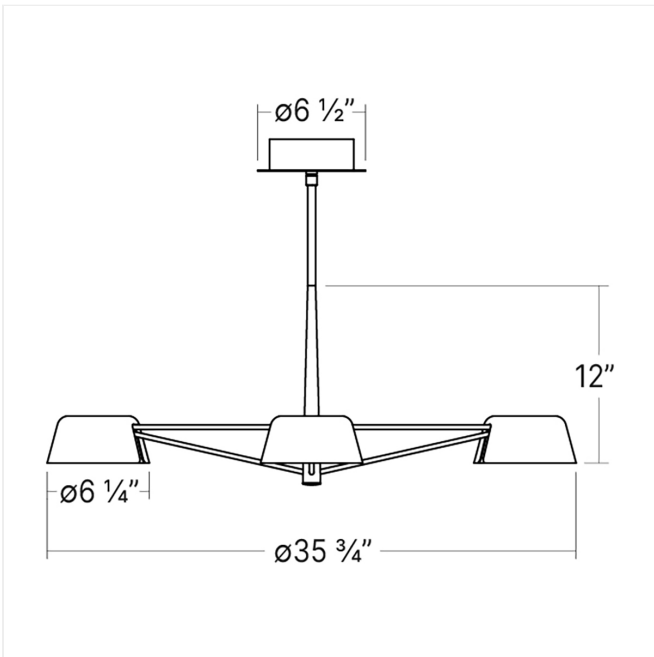

# Ray 3-Light Round Chandelier Spec Sheet

SKU: 2033.73

Juxtaposing formal structure with playful geometry, Ray offers an inventive array of LED luminaires with delicate arms and soft shades that come together to create a modernist statement piece. The chandelier design geometrically spaces light evenly around a space through three, five, or six luminaires. Ray Chandeliers include a stem kit that allows the fixture to be installed at various hanging heights. Ray is available in three body finishes and five interchangeable shade finishes, including a signature Oxide Red finish. Ray is also available as a [wall lamp](#).

## Dimensions

Height:	12"
Diameter:	35.75"
Canopy/Backplate/Base:	6.5"
Size:	3 Light