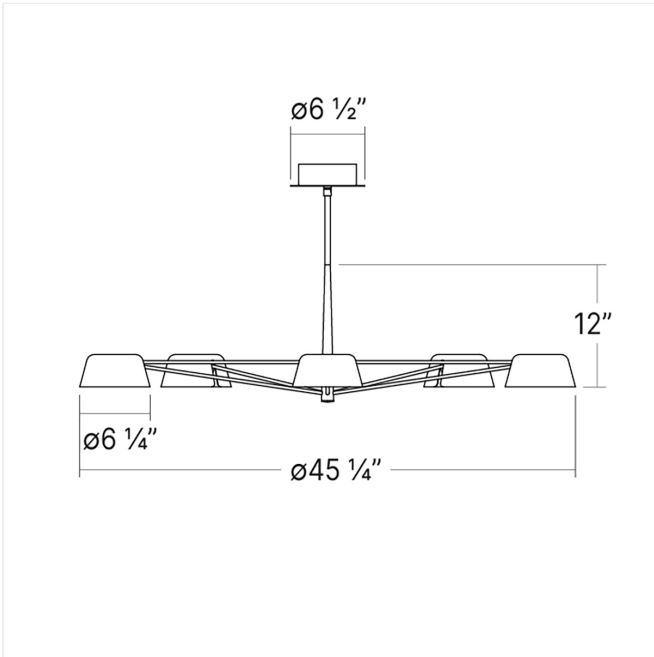

Project:

Ray 5-Light Round Chandelier Spec Sheet

SKU: 2035.73

Juxtaposing formal structure with playful geometry, Ray offers an inventive array of LED luminaires with delicate arms and soft shades that come together to create a modernist statement piece. The chandelier design geometrically spaces light evenly around a space through three, five, or six luminaires. Ray Chandeliers include a stem kit that allows the fixture to be installed at various hanging heights. Ray is available in three body finishes and five interchangeable shade finishes, including a signature Oxide Red finish. Ray is also available as a [wall lamp](#).

Learn more: <https://sonnemanlight.com/ray-chandelier>

Type #:

Dimensions

Height:	12"
Diameter:	45.5"
Canopy/Backplate/Base:	6.5"
Size:	5 Light

Electrical Specs

Bulb(s) Included?:	Yes
Bulb 1 Type:	Integral LED
Bulb Quantity:	5
Input Voltage:	120-277VAC
Wattage:	9
Initial Lumens:	5000
Delivered Lumens:	3000
Color Temperature:	3000K
CRI:	90
Power Supply Type:	Driver
Power Supply Quantity:	1
Power Supply Location:	Canopy
Dimming Type:	TRIAC/ELV/0-10V

Installation

Installation:	Licensed electrician required
Sloped Ceiling Compatible?:	Not Compatible
Installation Orientation:	N/A
Minimum Hanging Height:	15"
Maximum Hanging Height:	57"

Shade

Shade Material:	Oxide Red (.73) Aluminum
-----------------	--------------------------