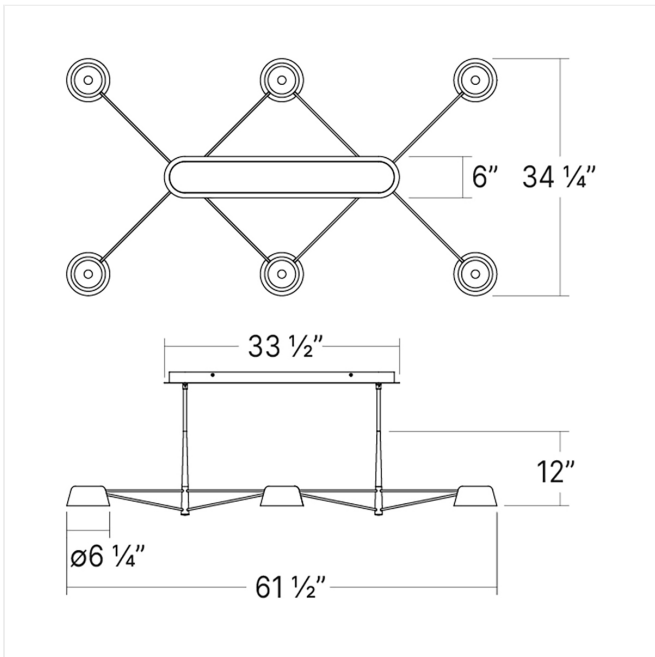

# Ray 6-Light Rectangle Chandelier Spec Sheet

SKU: 2036.73

Juxtaposing formal structure with playful geometry, Ray offers an inventive array of LED luminaires with delicate arms and soft shades that come together to create a modernist statement piece. The chandelier design geometrically spaces light evenly around a space through three, five, or six luminaires. Ray Chandeliers include a stem kit that allows the fixture to be installed at various hanging heights. Ray is available in three body finishes and five interchangeable shade finishes, including a signature Oxide Red finish. Ray is also available as a [wall lamp](#).

## Dimensions

Height:	12"
Width:	61.5"
Length:	45.25"
Depth:	34.25"
Size:	6 Light