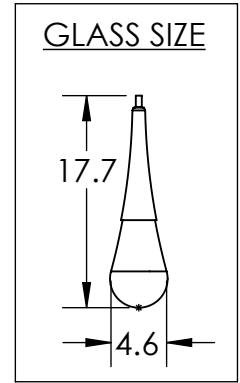

All dimensions are shown in inches unless otherwise stated.

Mounting Method: J-Box Ceiling Mount

PRODUCT DESCRIPTION

Luxuriously thick 'raindrops' of artisan blown glass capture the ethereal beauty of a spring shower in this 5-light round multi-port chandelier. Each glass shade is handcrafted in the U.S. from 4-7 pounds of molten glass and illuminated with 93+ CRI integrated LED.

PRODUCT SPECIFICATION

Construction: Aluminum Body, Blown Glass, and Braided Cord

Finish Options: **FB** **GB** **GM*** **HB*** **MB** **BS** **RB*** **SN***

Glass Options: Clear Blown Glass

Suspension Method: Ceiling Mount

Weight(lbs.): 40

UL Rating: Dry

Top Diffuser: Closed Metal

Bottom Diffuser: Closed Glass

Light Source: LED

Electrical Qty: 5

Wattage (Watts):26

Voltage (Volts): 120

All Hammerton fixtures are handcrafted by artisans. Subtle imperfections reflect the mark of the artisan and should be expected in any handcrafted product. Dimensions may vary up to 7/8".

Rev (F) 1/16/2023