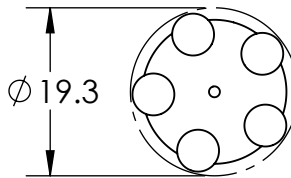

All dimensions are shown in inches unless otherwise stated.

Mounting Method: J-Box Ceiling Mount

PRODUCT DESCRIPTION

Luxuriously thick 'raindrops' of artisan blown glass capture the ethereal beauty of a spring shower in this 5-light round multi-port chandelier. Each glass shade is handcrafted in the U.S. from 4-7 pounds of molten glass and illuminated with 93+ CRI integrated LED.

PRODUCT SPECIFICATION

Construction: Aluminum Body, Blown Glass, and Braided Cord

Finish Options: **FB** **GB** **GM*** **HB*** **MB** **BS** **RB*** **SN***

Glass Options: Clear Blown Glass

Suspension Method: Ceiling Mount

Weight(lbs.): 40

UL Rating: Dry

Top Diffuser: Closed Metal

Bottom Diffuser: Closed Glass

Light Source: LED

Electrical Qty: 5

Wattage (Watts):26

Voltage (Volts): 120

All Hammerton fixtures are handcrafted by artisans. Subtle imperfections reflect the mark of the artisan and should be expected in any handcrafted product. Dimensions may vary up to 7/8".

Rev (F) 1/16/2023