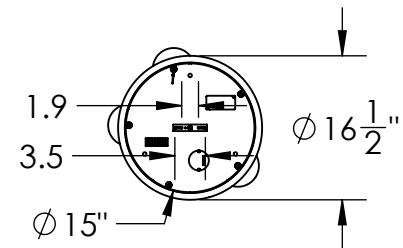

All dimensions are shown in inches unless otherwise stated.

Mounting Method: J-Box Ceiling Mount

PRODUCT DESCRIPTION

Luxuriously thick 'raindrops' of artisan blown glass capture the ethereal beauty of a spring shower in this 5-light round multi-port chandelier. Each glass shade is handcrafted in the U.S. from 4-7 pounds of molten glass and illuminated with 93+ CRI integrated LED.

PRODUCT SPECIFICATION

Construction: Aluminum Body, Blown Glass, and Braided Cord

Finish Options: **FB** **GB** **GM*** **HB*** **MB** **BS** **RB*** **SN***

Glass Options: Clear Blown Glass

Suspension Method: Ceiling Mount

Weight(lbs.): 40

UL Rating: Dry

Top Diffuser: Closed Metal

Bottom Diffuser: Closed Glass

Light Source: LED

Electrical Qty: 5

Wattage (Watts):26

Voltage (Volts): 120

All Hammerton fixtures are handcrafted by artisans. Subtle imperfections reflect the mark of the artisan and should be expected in any handcrafted product. Dimensions may vary up to 7/8".

Rev (F) 1/16/2023