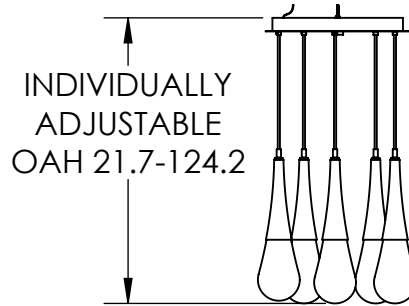

All dimensions are shown in inches unless otherwise stated.

Mounting Method: J-Box Ceiling Mount

PRODUCT DESCRIPTION

Luxuriously thick 'raindrops' of artisan blown glass capture the ethereal beauty of a spring shower in this 5-light round multi-port chandelier. Each glass shade is handcrafted in the U.S. from 4-7 pounds of molten glass and illuminated with 93+ CRI integrated LED.

PRODUCT SPECIFICATION

Construction: Aluminum Body, Blown Glass, and Braided Cord

Finish Options: **FB** **GB** **GM*** **HB*** **MB** **BS** **RB*** **SN***

Glass Options: Clear Blown Glass

Suspension Method: Ceiling Mount

Weight(lbs.): 40

UL Rating: Dry

Top Diffuser: Closed Metal

Bottom Diffuser: Closed Glass

Light Source: LED

Electrical Qty: 5

Wattage (Watts):26

Voltage (Volts): 120

All Hammerton fixtures are handcrafted by artisans. Subtle imperfections reflect the mark of the artisan and should be expected in any handcrafted product. Dimensions may vary up to 7/8".

Rev (F) 1/16/2023