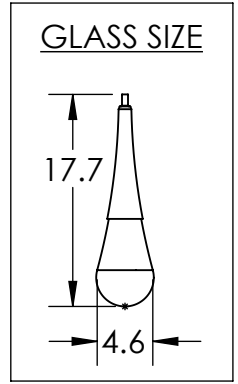

All dimensions are shown in inches unless otherwise stated.

Mounting Method: J-Box Ceiling Mount

PRODUCT DESCRIPTION

Luxuriously thick 'raindrops' of artisan blown glass capture the ethereal beauty of a spring shower in this 3-light round multi-port chandelier. Each glass shade is handcrafted in the U.S. from 4-7 pounds of molten glass and illuminated with 93+ CRI integrated LED.

PRODUCT SPECIFICATION

Construction: Aluminum Body, Blown Glass, and Braided Cord

Finish Options: **FB** **GB** **GM*** **HB*** **MB** **BS** **RB*** **SN***

Glass Options: Clear Blown Glass

Suspension Method: Ceiling Mount

Weight(lbs.): 25

UL Rating: Dry

Top Diffuser: Closed Metal

Bottom Diffuser: Closed Glass

Light Source: LED

Electrical Qty: 3

Wattage (Watts):16

Voltage (Volts): 120

All Hammerton fixtures are handcrafted by artisans. Subtle imperfections reflect the mark of the artisan and should be expected in any handcrafted product. Dimensions may vary up to 7/8".

Rev (E) 2/14/2023