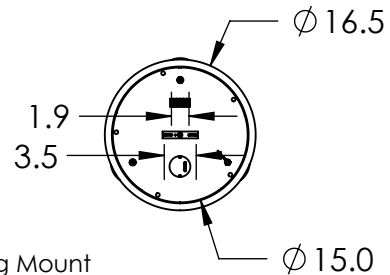

All dimensions are shown in inches unless otherwise stated.

Mounting Method: J-Box Ceiling Mount

PRODUCT DESCRIPTION

Luxuriously thick 'raindrops' of artisan blown glass capture the ethereal beauty of a spring shower in this 3-light round multi-port chandelier. Each glass shade is handcrafted in the U.S. from 4-7 pounds of molten glass and illuminated with 93+ CRI integrated LED.

PRODUCT SPECIFICATION

Construction: Aluminum Body, Blown Glass, and Braided Cord

Finish Options: **FB** **GB** **GM*** **HB*** **MB** **BS** **RB*** **SN***

Glass Options: Clear Blown Glass

Suspension Method: Ceiling Mount

Weight(lbs.): 25

UL Rating: Dry

Top Diffuser: Closed Metal

Bottom Diffuser: Closed Glass

Light Source: LED

Electrical Qty: 3

Wattage (Watts):16

Voltage (Volts): 120

All Hammerton fixtures are handcrafted by artisans. Subtle imperfections reflect the mark of the artisan and should be expected in any handcrafted product. Dimensions may vary up to 7/8".

Rev (E) 2/14/2023