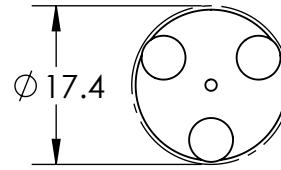

All dimensions are shown in inches unless otherwise stated.

Mounting Method: J-Box Ceiling Mount

PRODUCT DESCRIPTION

Luxuriously thick 'raindrops' of artisan blown glass capture the ethereal beauty of a spring shower in this 3-light round multi-port chandelier. Each glass shade is handcrafted in the U.S. from 4-7 pounds of molten glass and illuminated with 93+ CRI integrated LED.

Weight(lbs.): 25

UL Rating: Dry

Top Diffuser: Closed Metal

Bottom Diffuser: Closed Glass

Light Source: LED

Electrical Qty: 3

Wattage (Watts):16

Voltage (Volts): 120

All Hammerton fixtures are handcrafted by artisans. Subtle imperfections reflect the mark of the artisan and should be expected in any handcrafted product. Dimensions may vary up to 7/8".

Rev (E) 2/14/2023