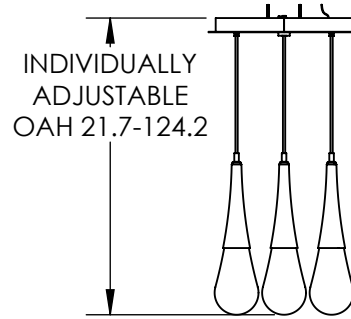

All dimensions are shown in inches unless otherwise stated.

Mounting Method: J-Box Ceiling Mount

PRODUCT DESCRIPTION

Luxuriously thick 'raindrops' of artisan blown glass capture the ethereal beauty of a spring shower in this 3-light round multi-port chandelier. Each glass shade is handcrafted in the U.S. from 4-7 pounds of molten glass and illuminated with 93+ CRI integrated LED.

PRODUCT SPECIFICATION

Construction: Aluminum Body, Blown Glass, and Braided Cord

Finish Options: **FB** **GB** **GM*** **HB*** **MB** **BS** **RB*** **SN***

Glass Options: Clear Blown Glass

Suspension Method: Ceiling Mount

Weight(lbs.): 25

UL Rating: Dry

Top Diffuser: Closed Metal

Bottom Diffuser: Closed Glass

Light Source: LED

Electrical Qty: 3

Wattage (Watts):16

Voltage (Volts): 120

All Hammerton fixtures are handcrafted by artisans. Subtle imperfections reflect the mark of the artisan and should be expected in any handcrafted product. Dimensions may vary up to 7/8".

Rev (E) 2/14/2023