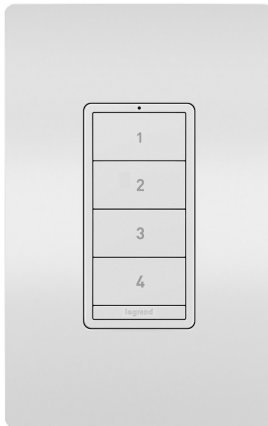

radiant Collection  
radiant® Wireless Smart Scene Controller with Netatmo, White  
Part No. WNRCB40WH

Smart Lighting lets you set the exact lighting you need, from anywhere, adding safety and convenience to your home. And delivering it all with unprecedented range and reliability, radiant® with Netatmo leverages leading Netatmo technology to provide an ideal solution for larger homes with many smart products. Start with the Smart Gateway to establish a robust and dedicated mesh network, then add smart switches, dimmers and outlets to build a solution that perfectly fits a home's unique space and needs. Use this battery-operated smart scene switch to control up to four full lighting scenes with one touch. Add to any wall, no wires or tools needed, then create your scenes easily within the app. A great addition for living rooms, dens and more, the switch makes it simple to quickly set the perfect lighting for a movie or game night. Also available in Light Almond and Nickel.

### Smart Gateway REQUIRED

Enjoy one-touch control of four lighting scenes (not including Home/Away and Wake/Sleep). Easily create and manage scenes from your smartphone or tablet using the Legrand Home + Control app