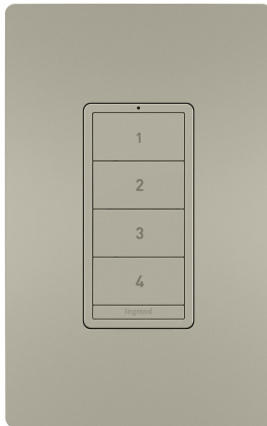

radiant Collection
radiant® Wireless Smart Scene Controller with Netatmo, Nickel
Part No. WNRCB40NI

Smart Lighting lets you set the exact lighting you need, from anywhere, adding safety and convenience to your home. And delivering it all with unprecedented range and reliability, radiant® with Netatmo leverages leading Netatmo technology to provide an ideal solution for larger homes with many smart products. Start with the Smart Gateway to establish a robust and dedicated mesh network, then add smart switches, dimmers and outlets to build a solution that perfectly fits a home's unique space and needs. Use this battery-operated smart scene switch to control up to four full lighting scenes with one touch. Add to any wall, no wires or tools needed, then create your scenes easily within the app. A great addition for living rooms, dens and more, the switch makes it simple to quickly set the perfect lighting for a movie or game night. Also available in Light Almond and Nickel.

Features & Benefits

Smart Gateway REQUIRED

Enjoy one-touch control of four lighting scenes (not including Home/Away and Wake/Sleep). Easily create and manage scenes from your smartphone or tablet using the Legrand Home + Control app

Specifications

General Info

Product Line	Pass & Seymour	Color	Nickel
Finish	Frosted	UPC Number	785007432299
Country Of Origin	China	Features	Wireless, With Netatmo
Wall Plate Color	Nickel	Works With	Amazon Alexa, Apple Home Kit, Google Assistant