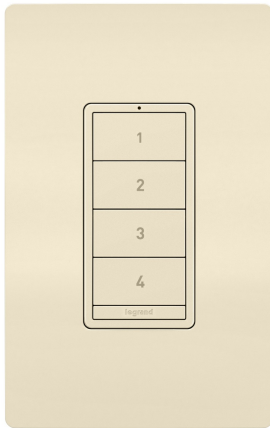

radiant Collection
radiant® Wireless Smart Scene Controller with Netatmo, Light Almond
Part No. WNRCB40LA

Smart Lighting lets you set the exact lighting you need, from anywhere, adding safety and convenience to your home. And delivering it all with unprecedented range and reliability, radiant® with Netatmo leverages leading Netatmo technology to provide an ideal solution for larger homes with many smart products. Start with the Smart Gateway to establish a robust and dedicated mesh network, then add smart switches, dimmers and outlets to build a solution that perfectly fits a home's unique space and needs. Use this battery-operated smart scene switch to control up to four full lighting scenes with one touch. Add to any wall, no wires or tools needed, then create your scenes easily within the app. A great addition for living rooms, dens and more, the switch makes it simple to quickly set the perfect lighting for a movie or game night. Also available in Light Almond and Nickel.

Features & Benefits

Smart Gateway REQUIRED

Enjoy one-touch control of four lighting scenes (not including Home/Away and Wake/Sleep). Easily create and manage scenes from your smartphone or tablet using the Legrand Home + Control app