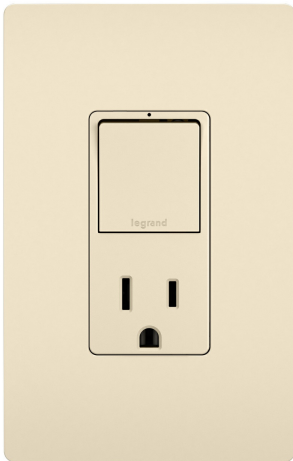

radiant Collection  
radiant® Single Pole/3-Way Switch with 15A Tamper-Resistant Outlet, Light Almond  
Part No. RCD38TRLACC6

A step up from ordinary, this combination switch and outlet from the radiant® Collection provides convenience and flexibility, as well as style. Operable in both single-pole and 3-way applications, you can use it alone to control one light or fixture, or use with another 3-Way switch for controlling the light from two locations. Also includes a tamper-resistant outlet for safe access to the basic power every home needs. Part of the radiant® Collection, it features clean lines and a smooth finish for a sophisticated look. Made exclusively for use with screwless Wall Plates from the radiant® Collection, sold separately.

More color options available to fit any style.

Offers installation flexibility, working in both single-pole and 3-way applications.

Features durable, high-impact resistant thermoplastic construction.

Complete the look with a sleek, screwless radiant® Wall Plate, and coordinate with other designer switches and outlets available from the radiant® Collection.

### General Info

Product Line	Pass & Seymour	Color	Light Almond
UPC Number	785007055078	Country Of Origin	China
Features	Combination, Locator Light	Switch Type	Push
Number of Switches	1	Warranty Type	1-Year Limited Warranty
Type	Switch, Outlet		